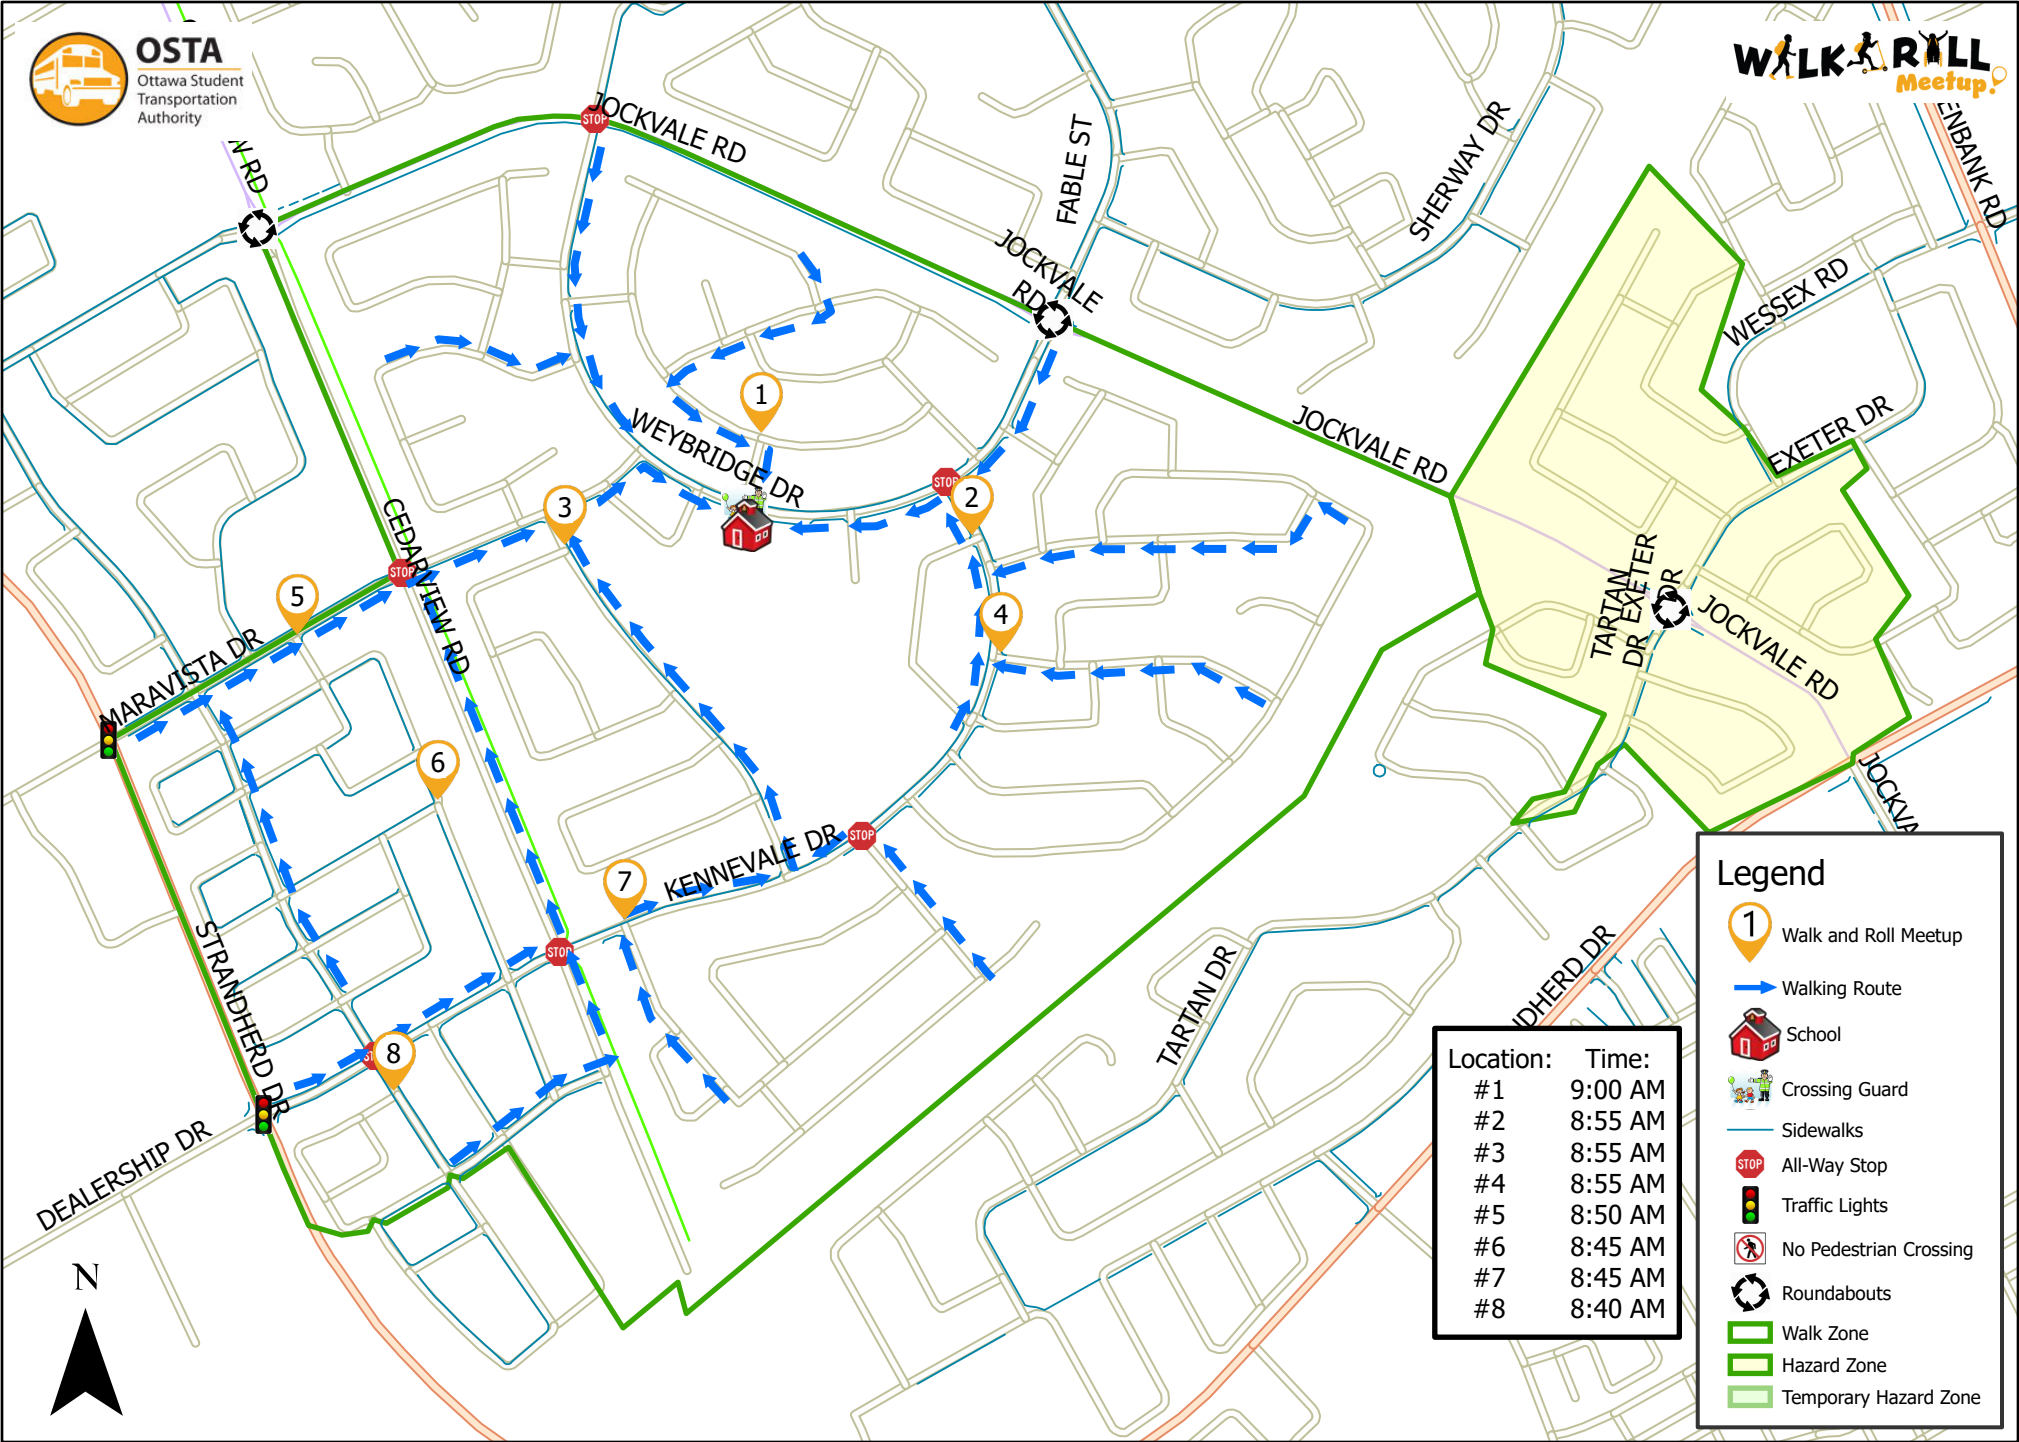

St. Elizabeth Ann Seton School

This map is intended for information purposes only. Ottawa Student Transportation Authority assumes no responsibility for people using these routes.