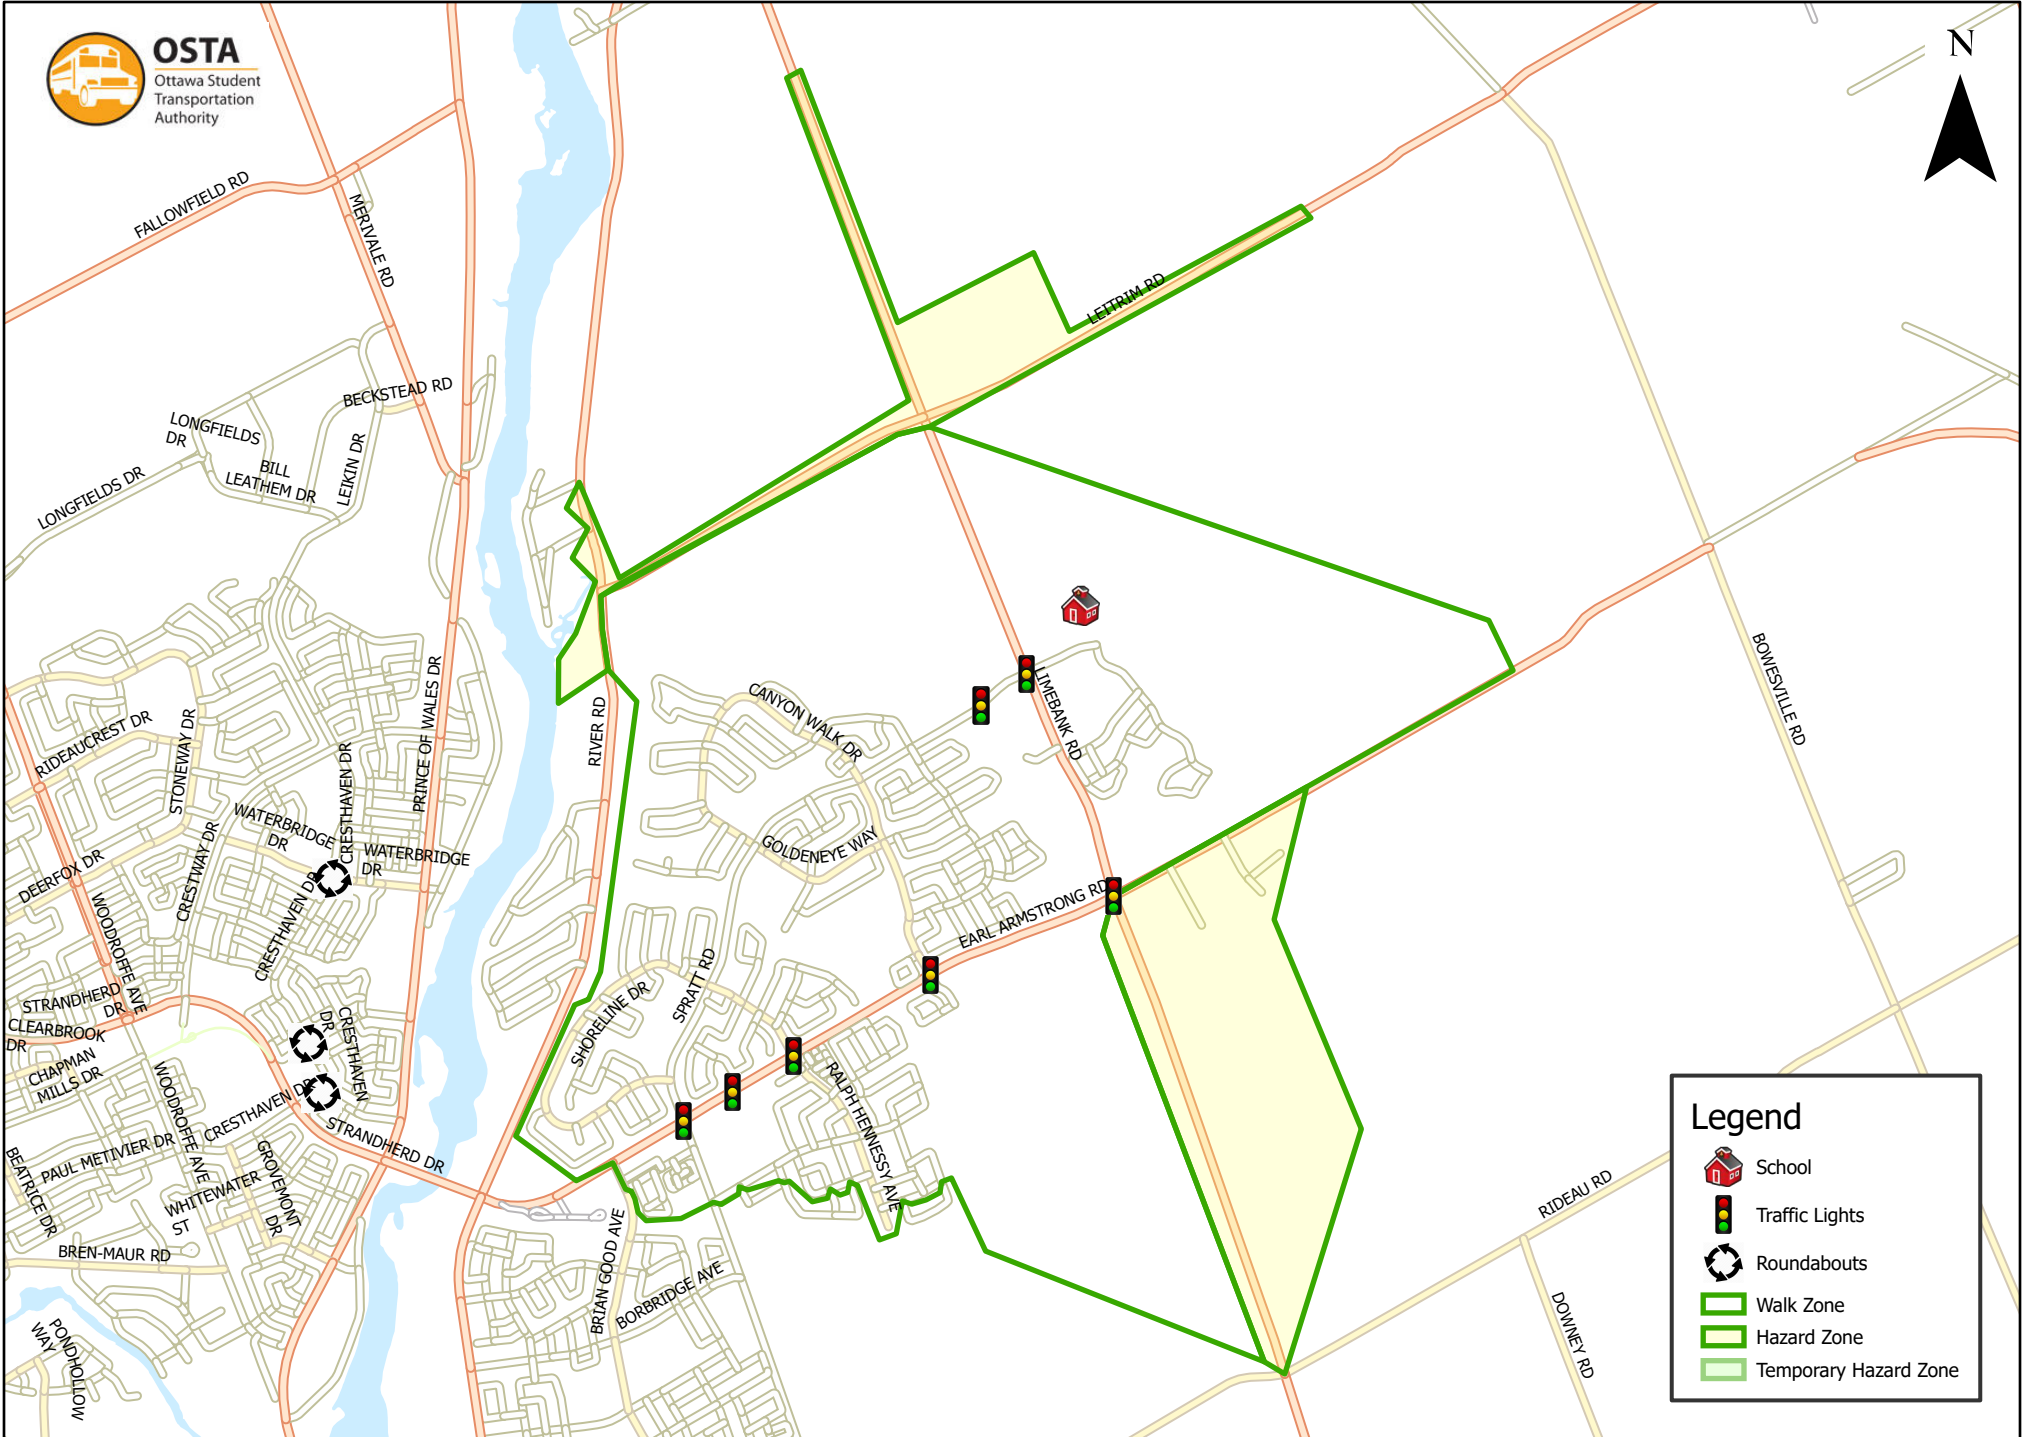

St. Francis Xavier High School 3.2 km Walk Zone Grades 9-12

Legend

- School
- Traffic Lights
- Roundabouts
- Walk Zone
- Hazard Zone
- Temporary Hazard Zone

This map is intended for information purposes only. Ottawa Student Transportation Authority assumes no responsibility for people using these routes.