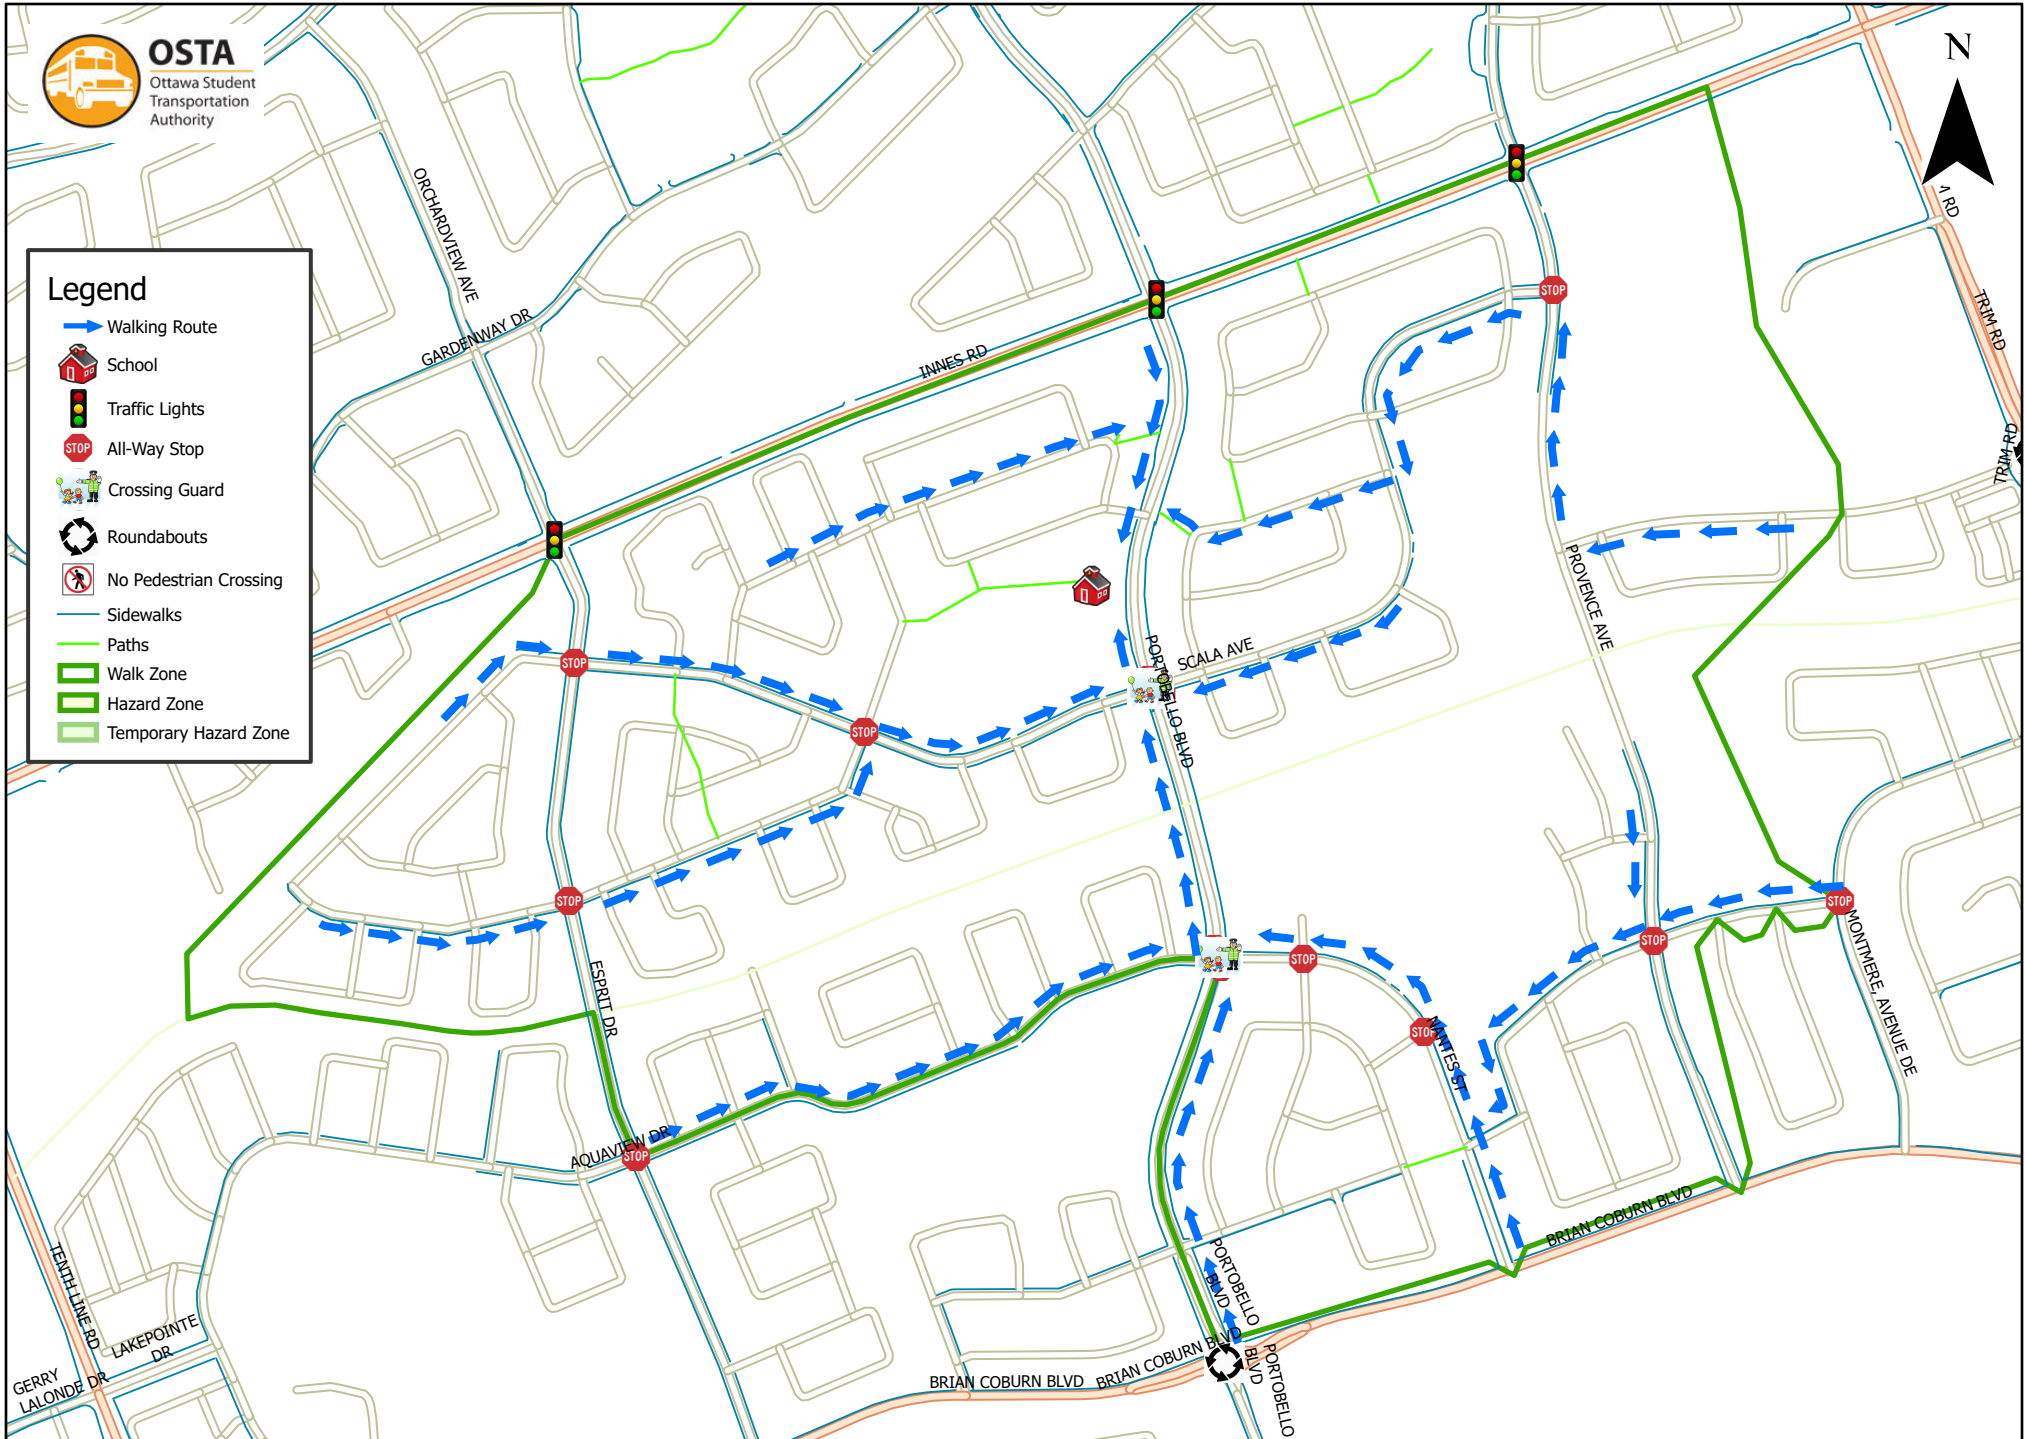

St. Theresa School 1.6 km Walk Zone Grades 1-6

Legend

- Walking Route
- School
- Traffic Lights
- All-Way Stop
- Crossing Guard
- Roundabouts
- No Pedestrian Crossing
- Sidewalks
- Paths
- Walk Zone
- Hazard Zone
- Temporary Hazard Zone

This map is intended for information purposes only. Ottawa Student Transportation Authority assumes no responsibility for people using these routes.