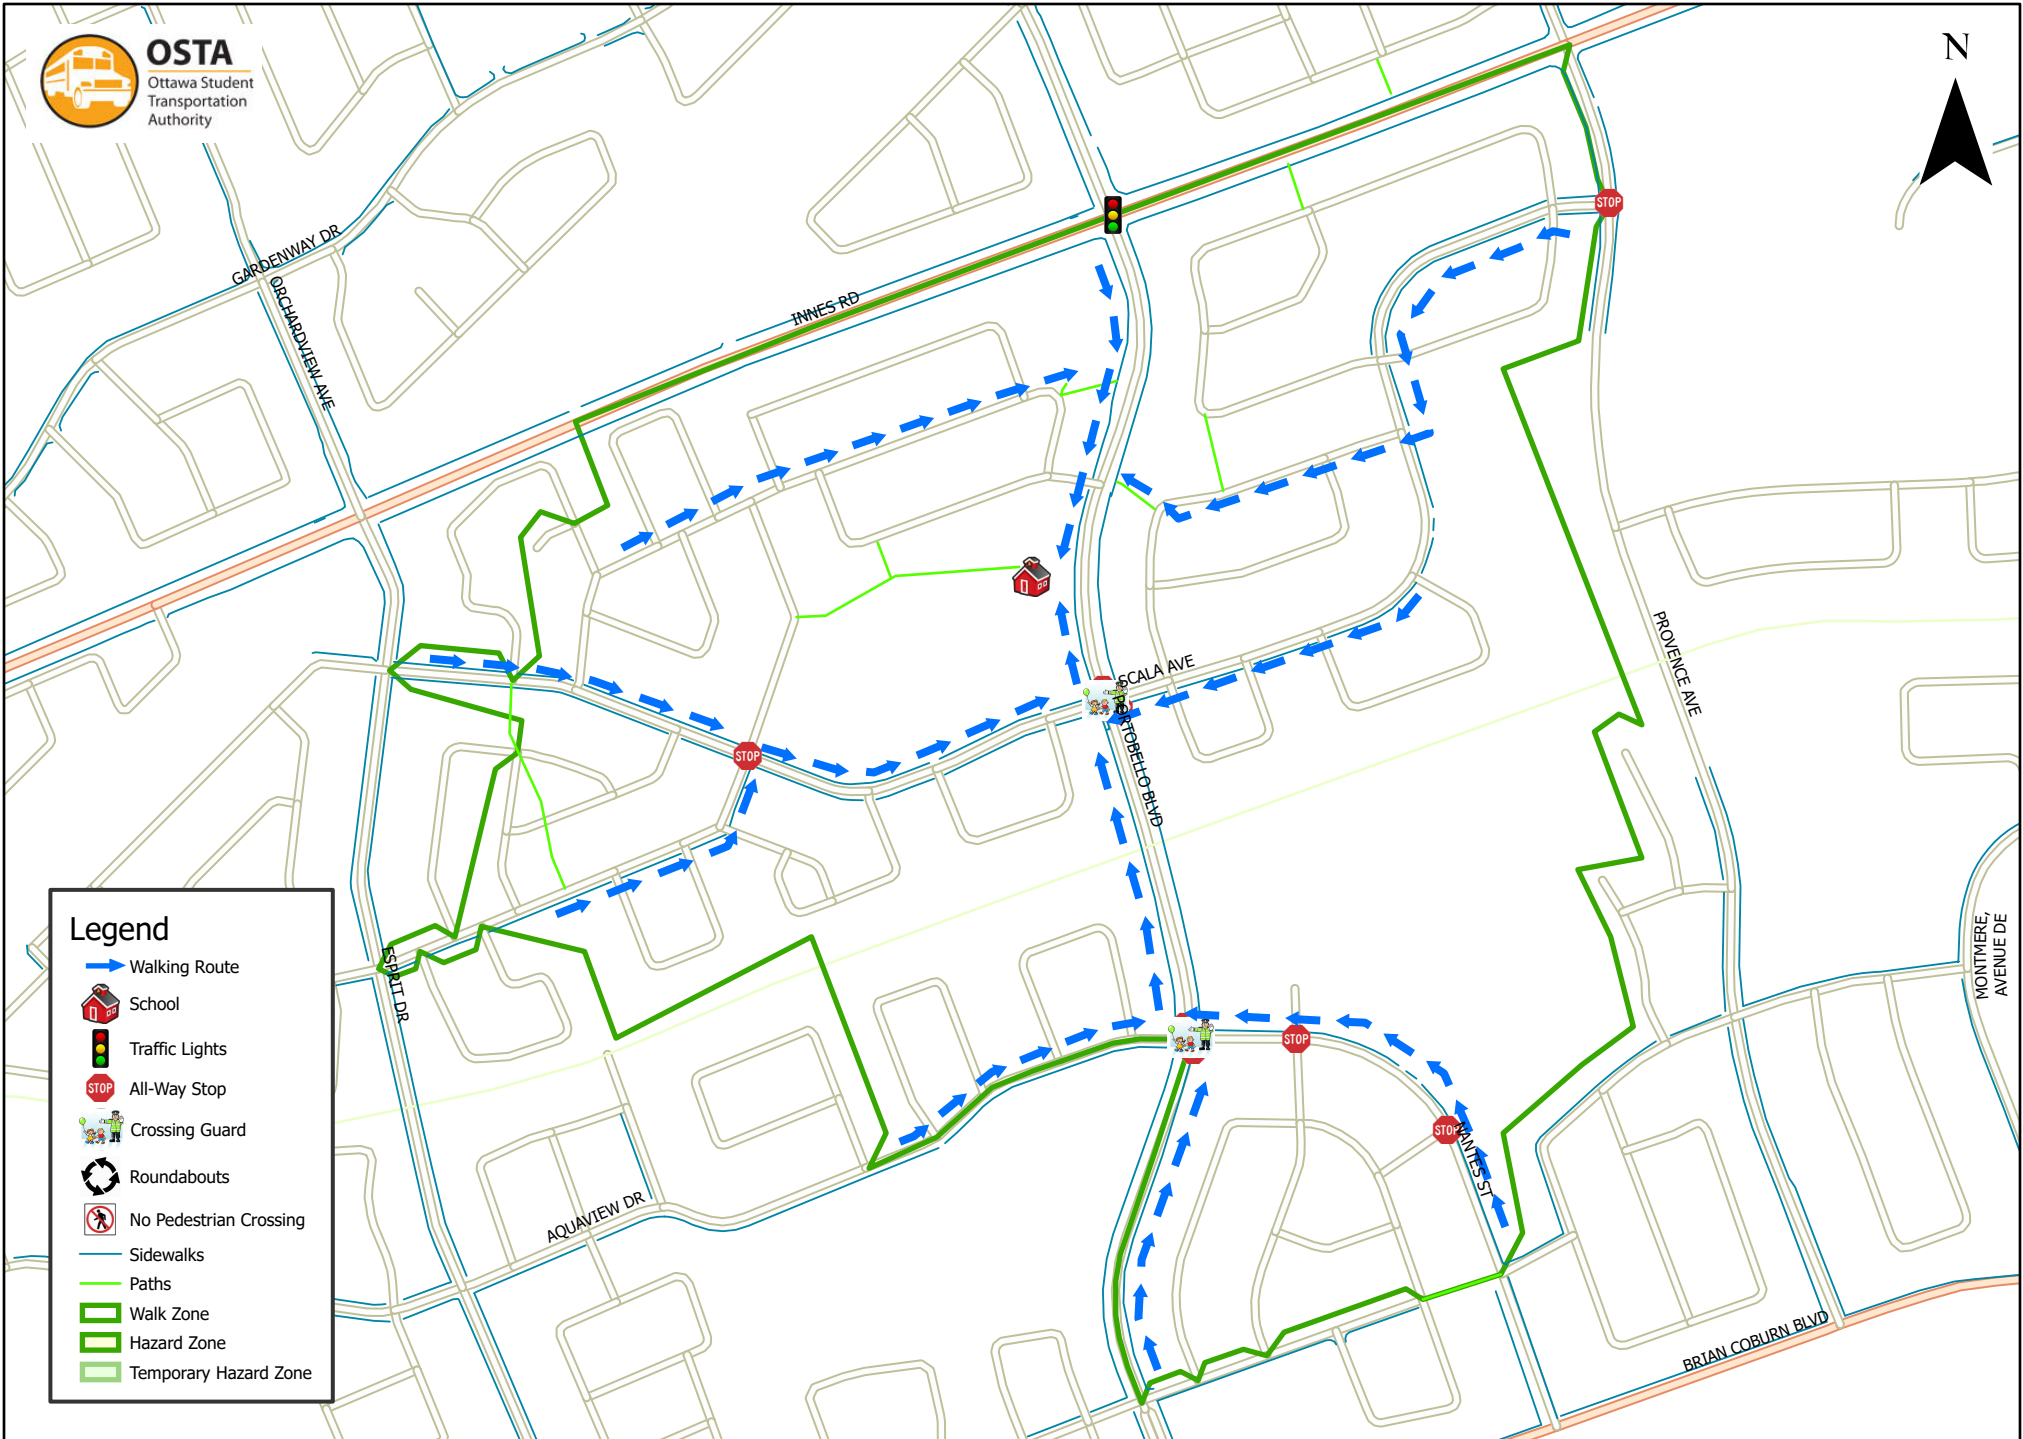

St. Theresa School 800 m Walk Zone Kindergarten

Legend

- Walking Route
- School
- Traffic Lights
- All-Way Stop
- Crossing Guard
- Roundabouts
- No Pedestrian Crossing
- Sidewalks
- Paths
- Walk Zone
- Hazard Zone
- Temporary Hazard Zone

This map is intended for information purposes only. Ottawa Student Transportation Authority assumes no responsibility for people using these routes.