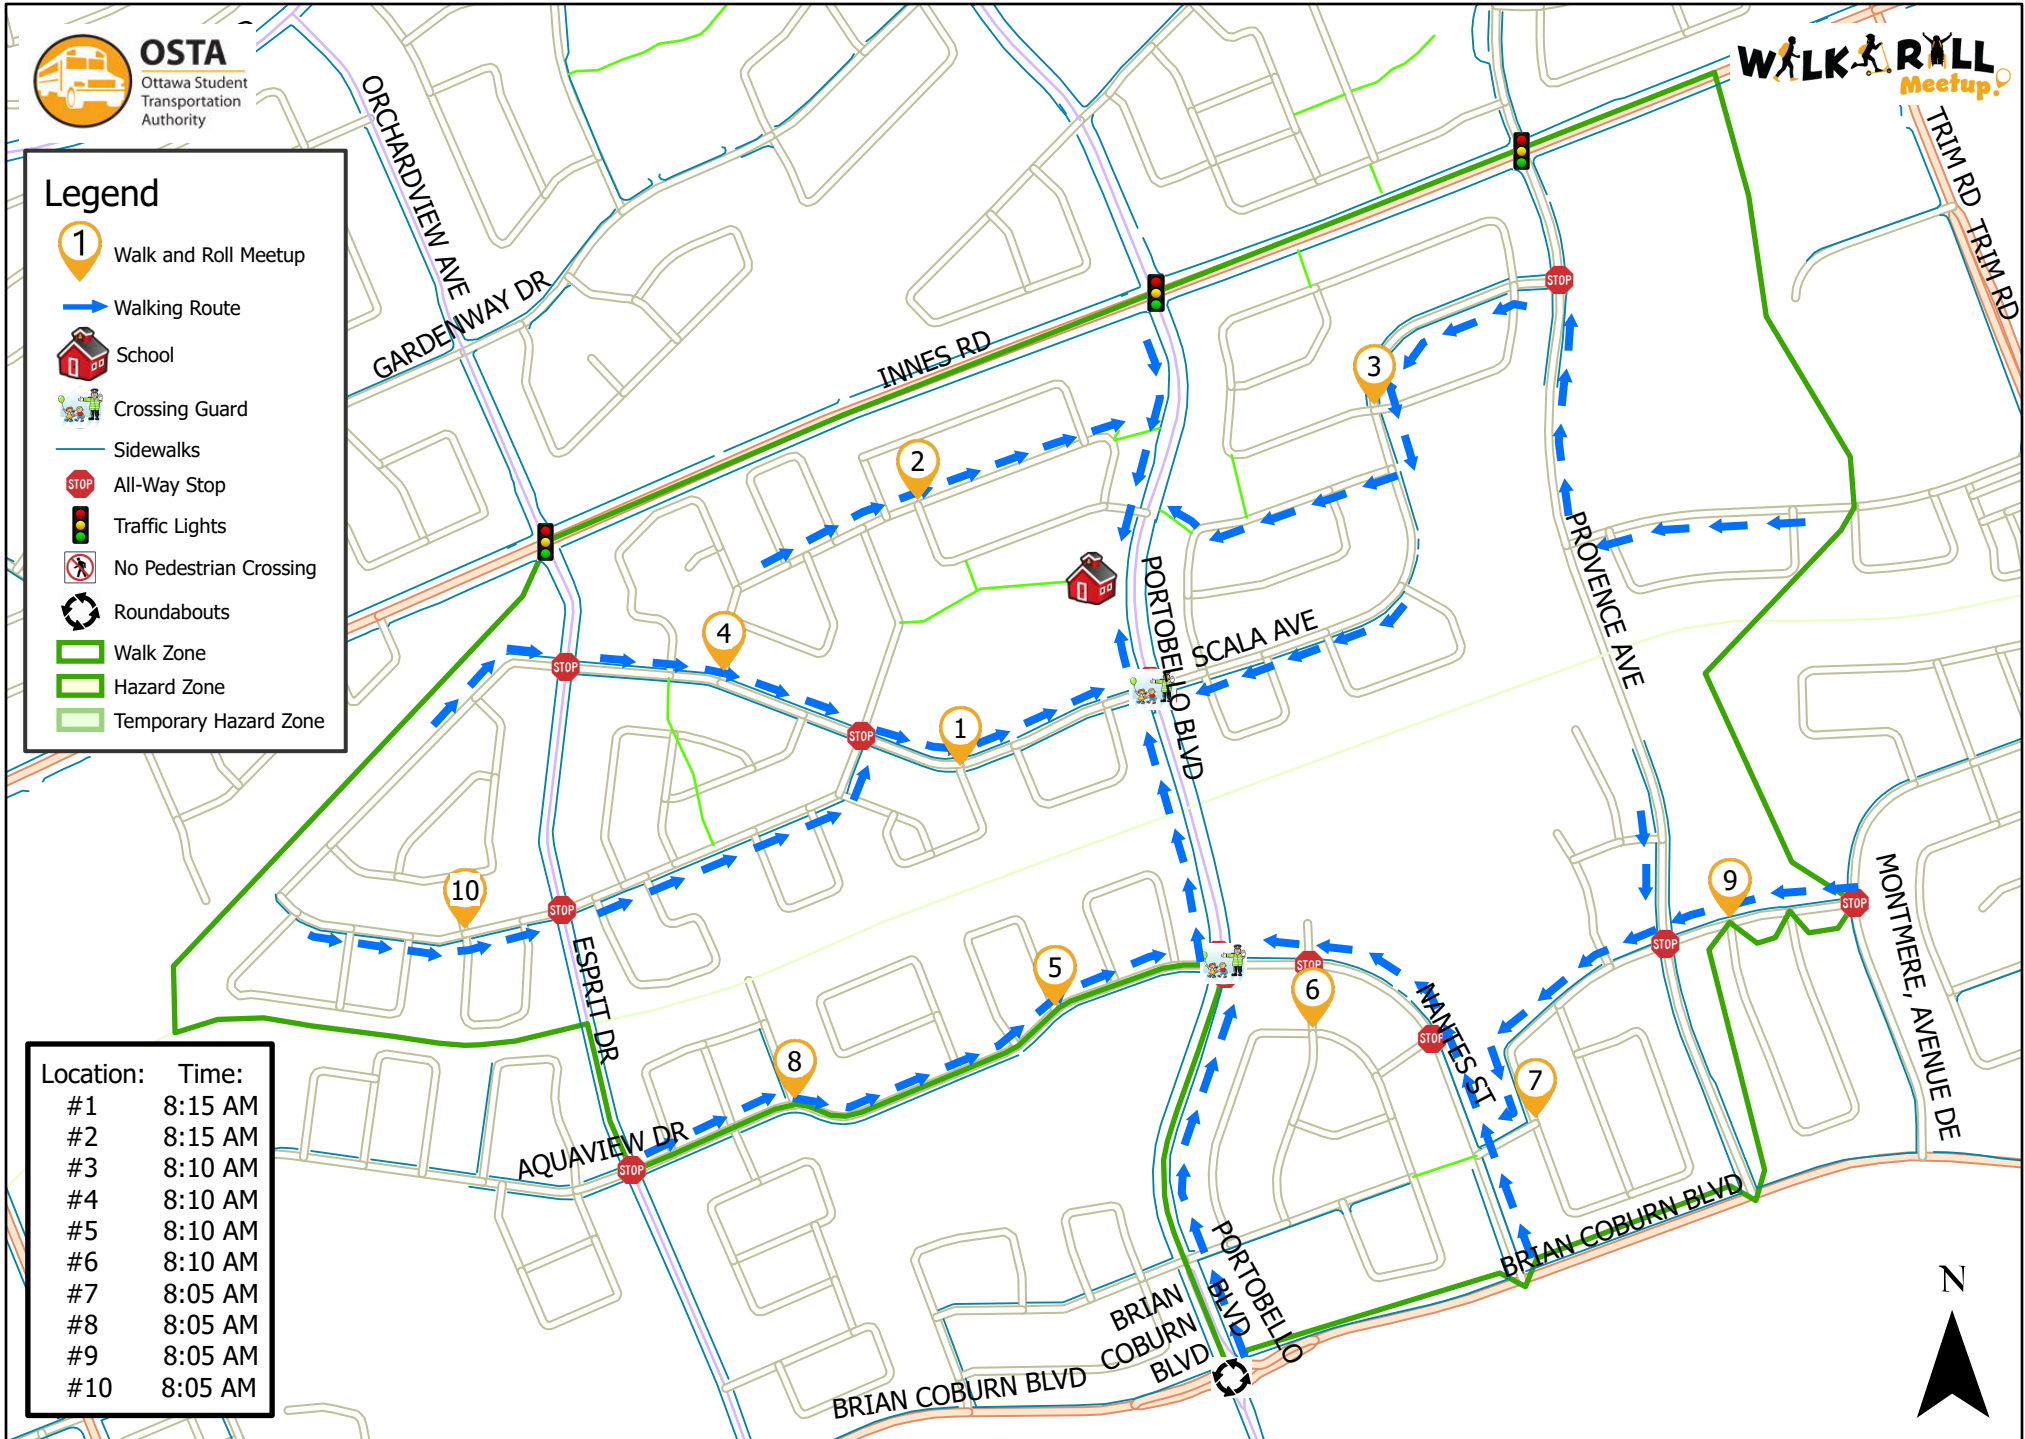

St. Theresa School

Legend

- Walk and Roll Meetup
- Walking Route
- School
- Crossing Guard
- Sidewalks
- All-Way Stop
- Traffic Lights
- No Pedestrian Crossing
- Roundabouts
- Walk Zone
- Hazard Zone
- Temporary Hazard Zone

Location:	Time:
#1	8:15 AM
#2	8:15 AM
#3	8:10 AM
#4	8:10 AM
#5	8:10 AM
#6	8:10 AM
#7	8:05 AM
#8	8:05 AM
#9	8:05 AM
#10	8:05 AM

This map is intended for information purposes only. Ottawa Student Transportation Authority assumes no responsibility for people using these routes.