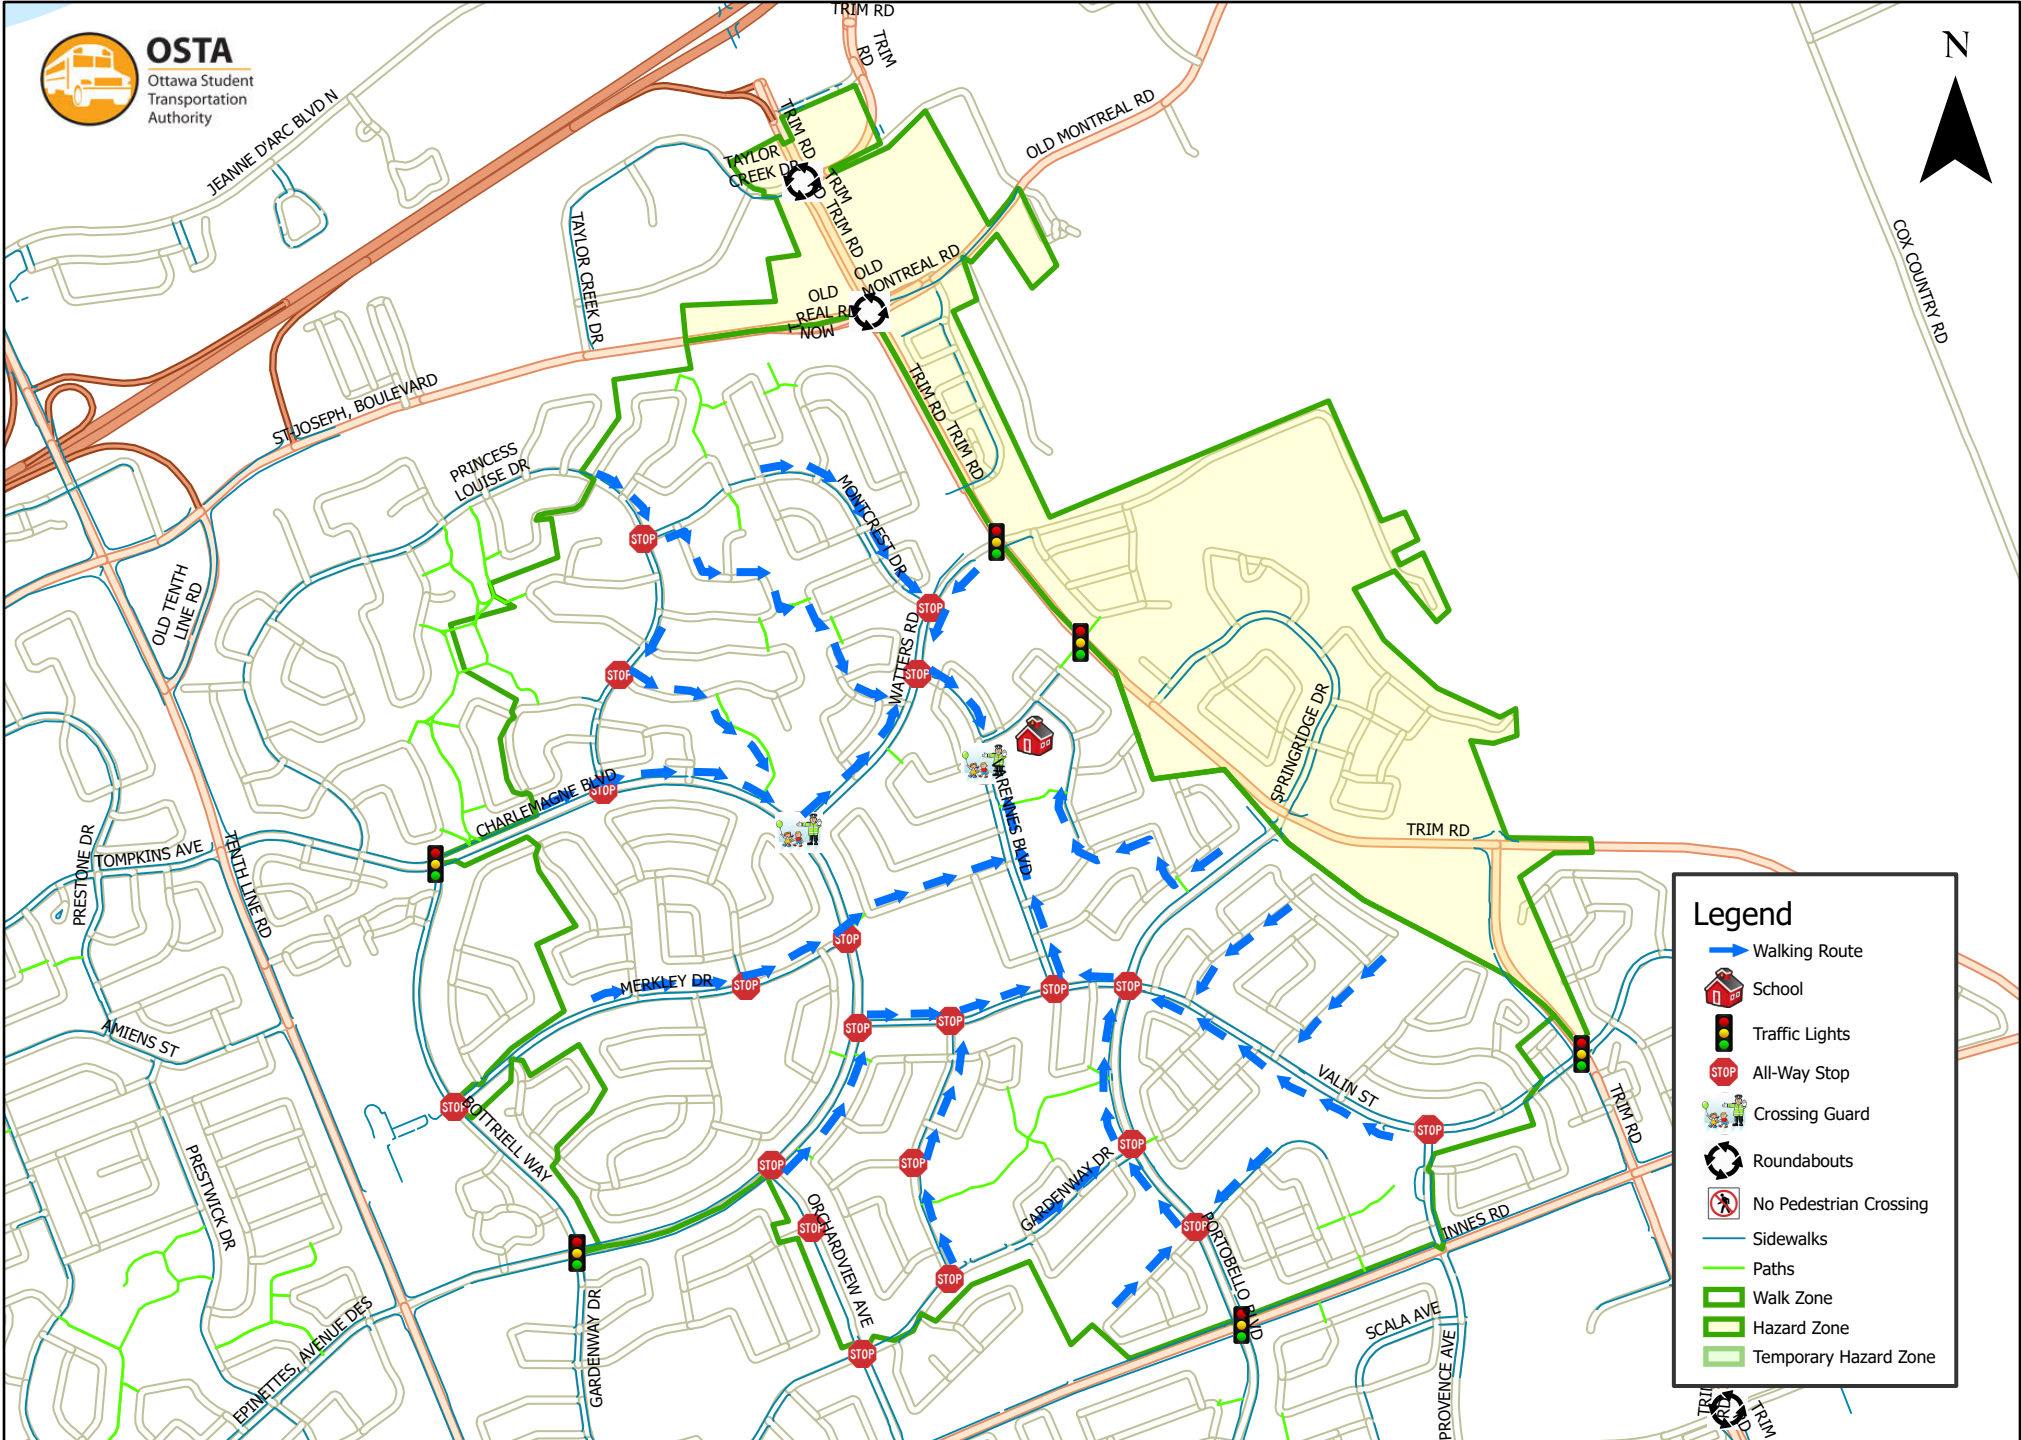

Trillium Elementary School 1.6 km Walk Zone Grades 7-8

This map is intended for information purposes only. Ottawa Student Transportation Authority assumes no responsibility for people using these routes.