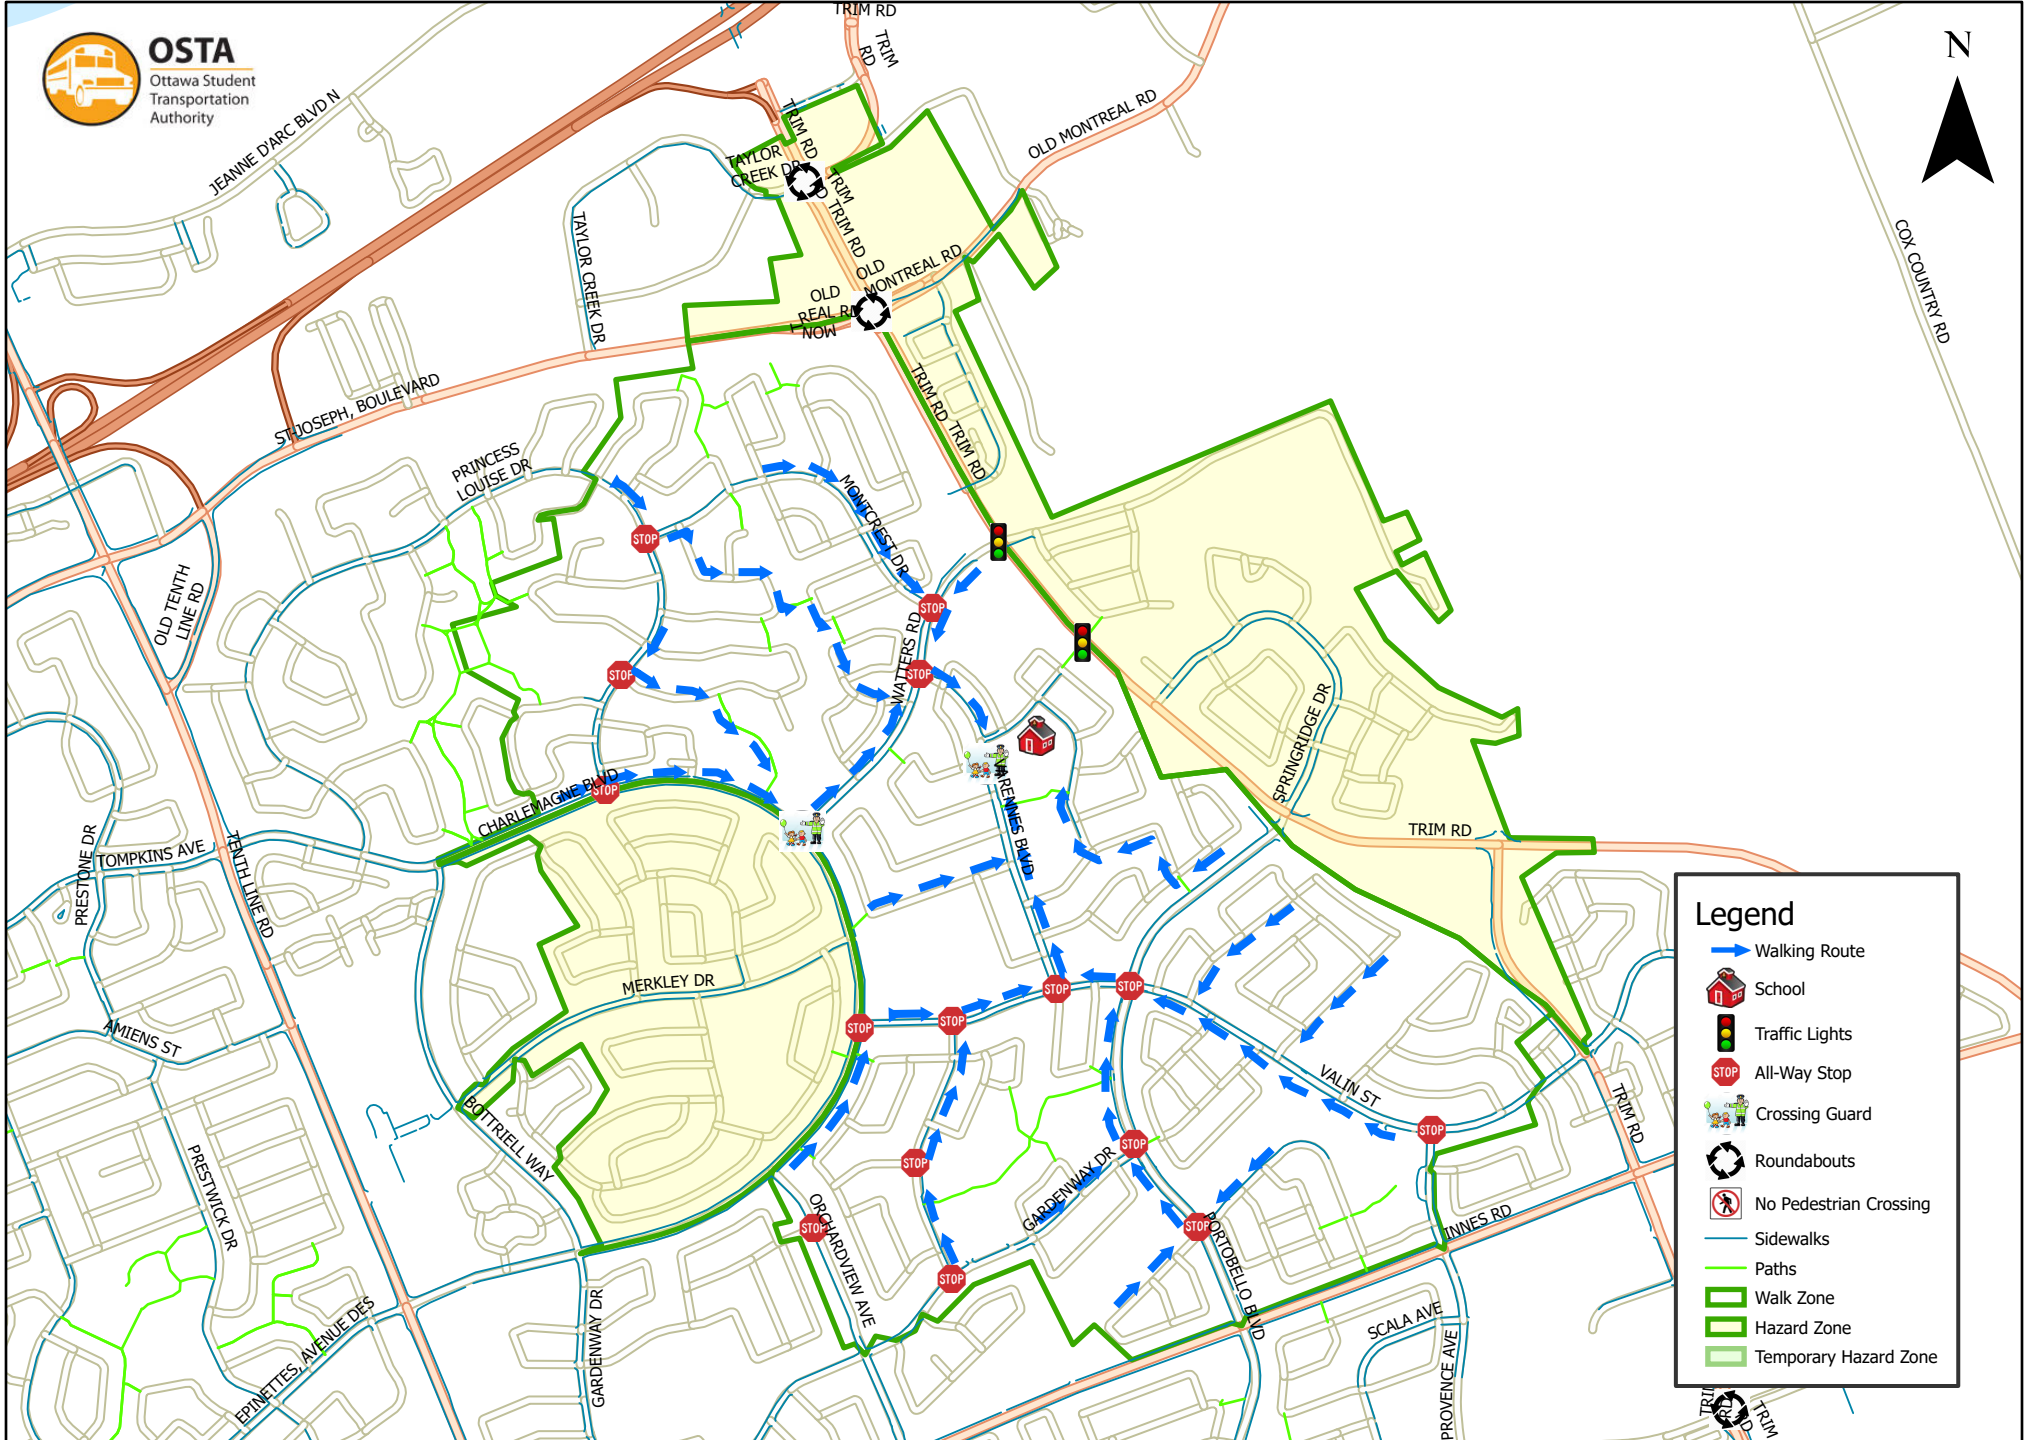

Trillium Elementary School 1.6 km Walk Zone Grades 1-6

Legend

- Walking Route
- School
- Traffic Lights
- All-Way Stop
- Crossing Guard
- Roundabouts
- No Pedestrian Crossing
- Sidewalks
- Paths
- Walk Zone
- Hazard Zone
- Temporary Hazard Zone

This map is intended for information purposes only. Ottawa Student Transportation Authority assumes no responsibility for people using these routes.