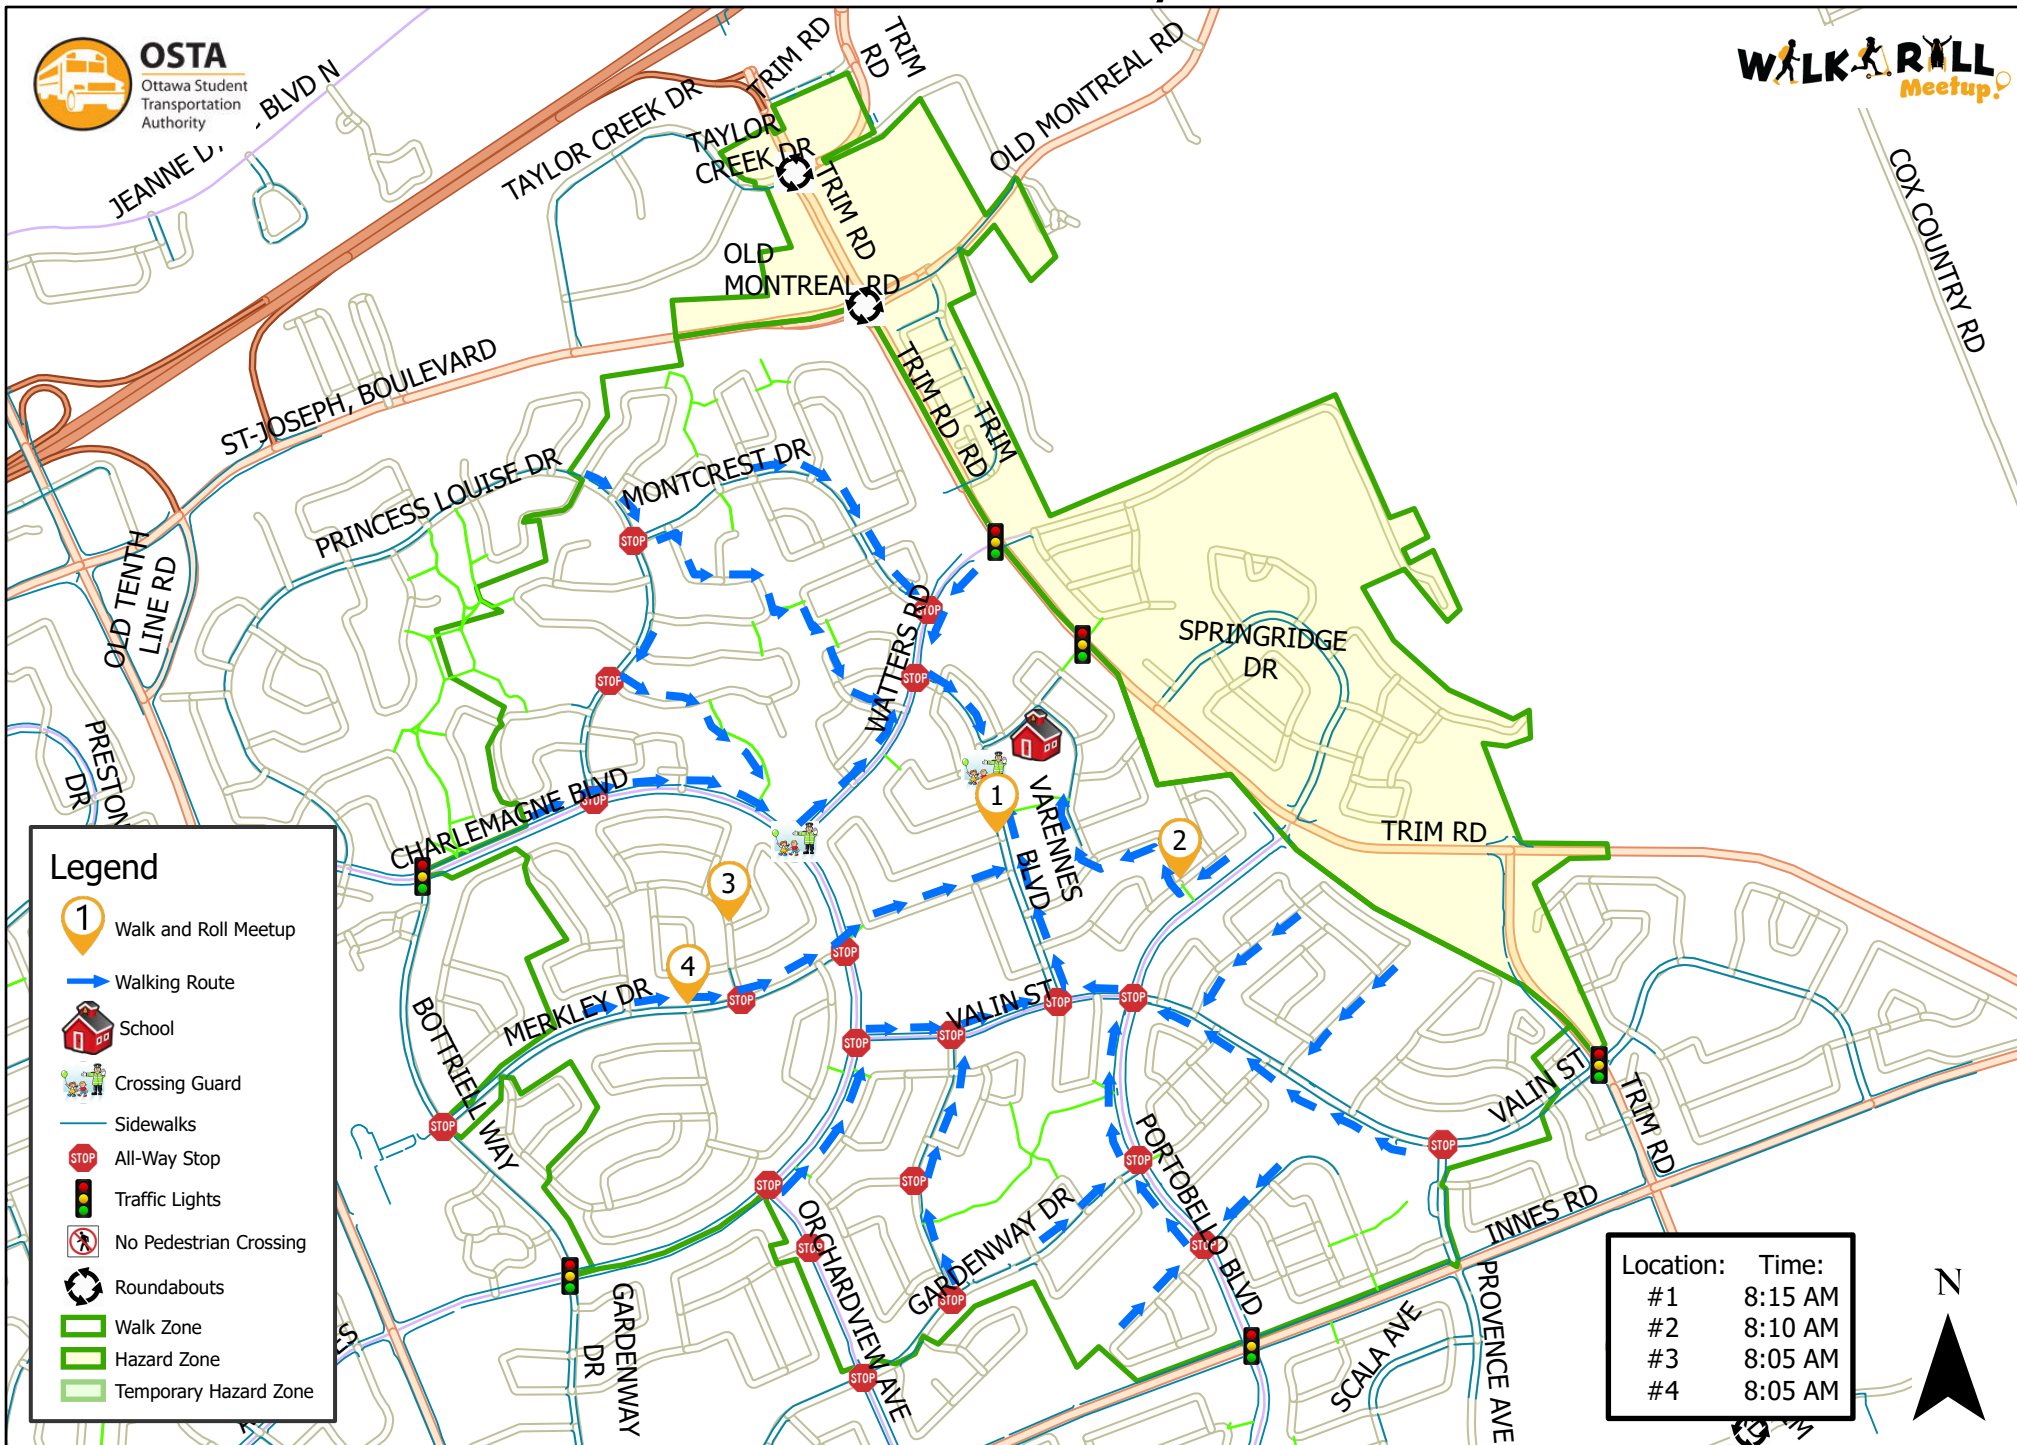

# Trillium Elementary School

**Legend**

- Walk and Roll Meetup
- Walking Route
- School
- Crossing Guard
- Sidewalks
- All-Way Stop
- Traffic Lights
- No Pedestrian Crossing
- Roundabouts
- Walk Zone
- Hazard Zone
- Temporary Hazard Zone

Location:	Time:
#1	8:15 AM
#2	8:10 AM
#3	8:05 AM
#4	8:05 AM

This map is intended for information purposes only. Ottawa Student Transportation Authority assumes no responsibility for people using these routes.