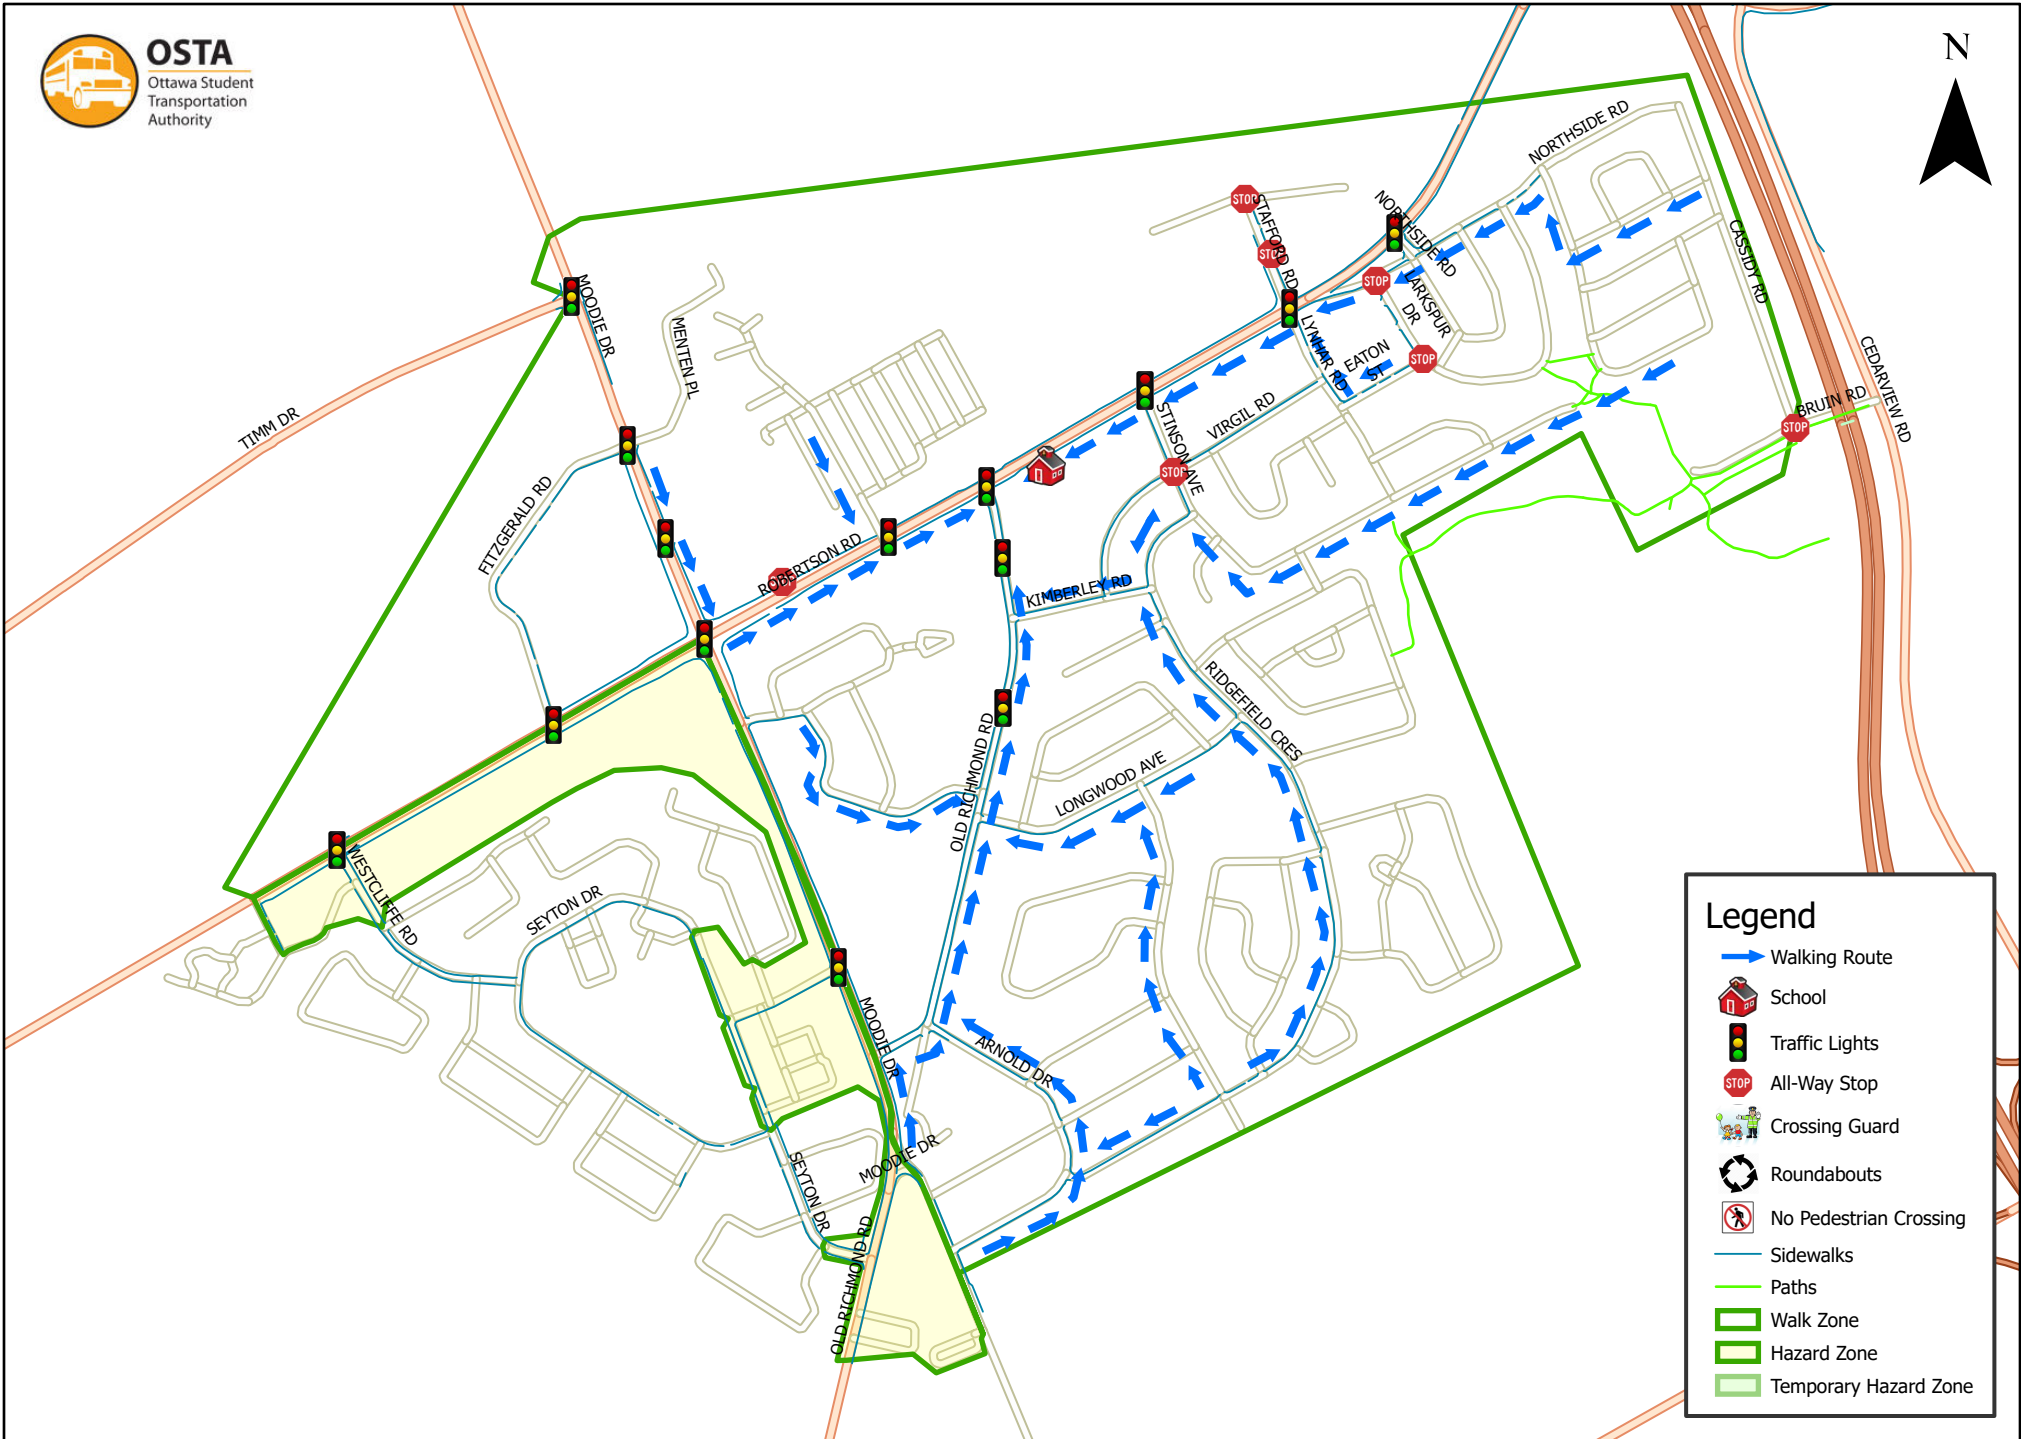

Bells Corners Public School 1.6 km Walk Zone Grades 1-3

Legend

- Walking Route
- School
- Traffic Lights
- All-Way Stop
- Crossing Guard
- Roundabouts
- No Pedestrian Crossing
- Sidewalks
- Paths
- Walk Zone
- Hazard Zone
- Temporary Hazard Zone

This map is intended for information purposes only. Ottawa Student Transportation Authority assumes no responsibility for people using these routes.