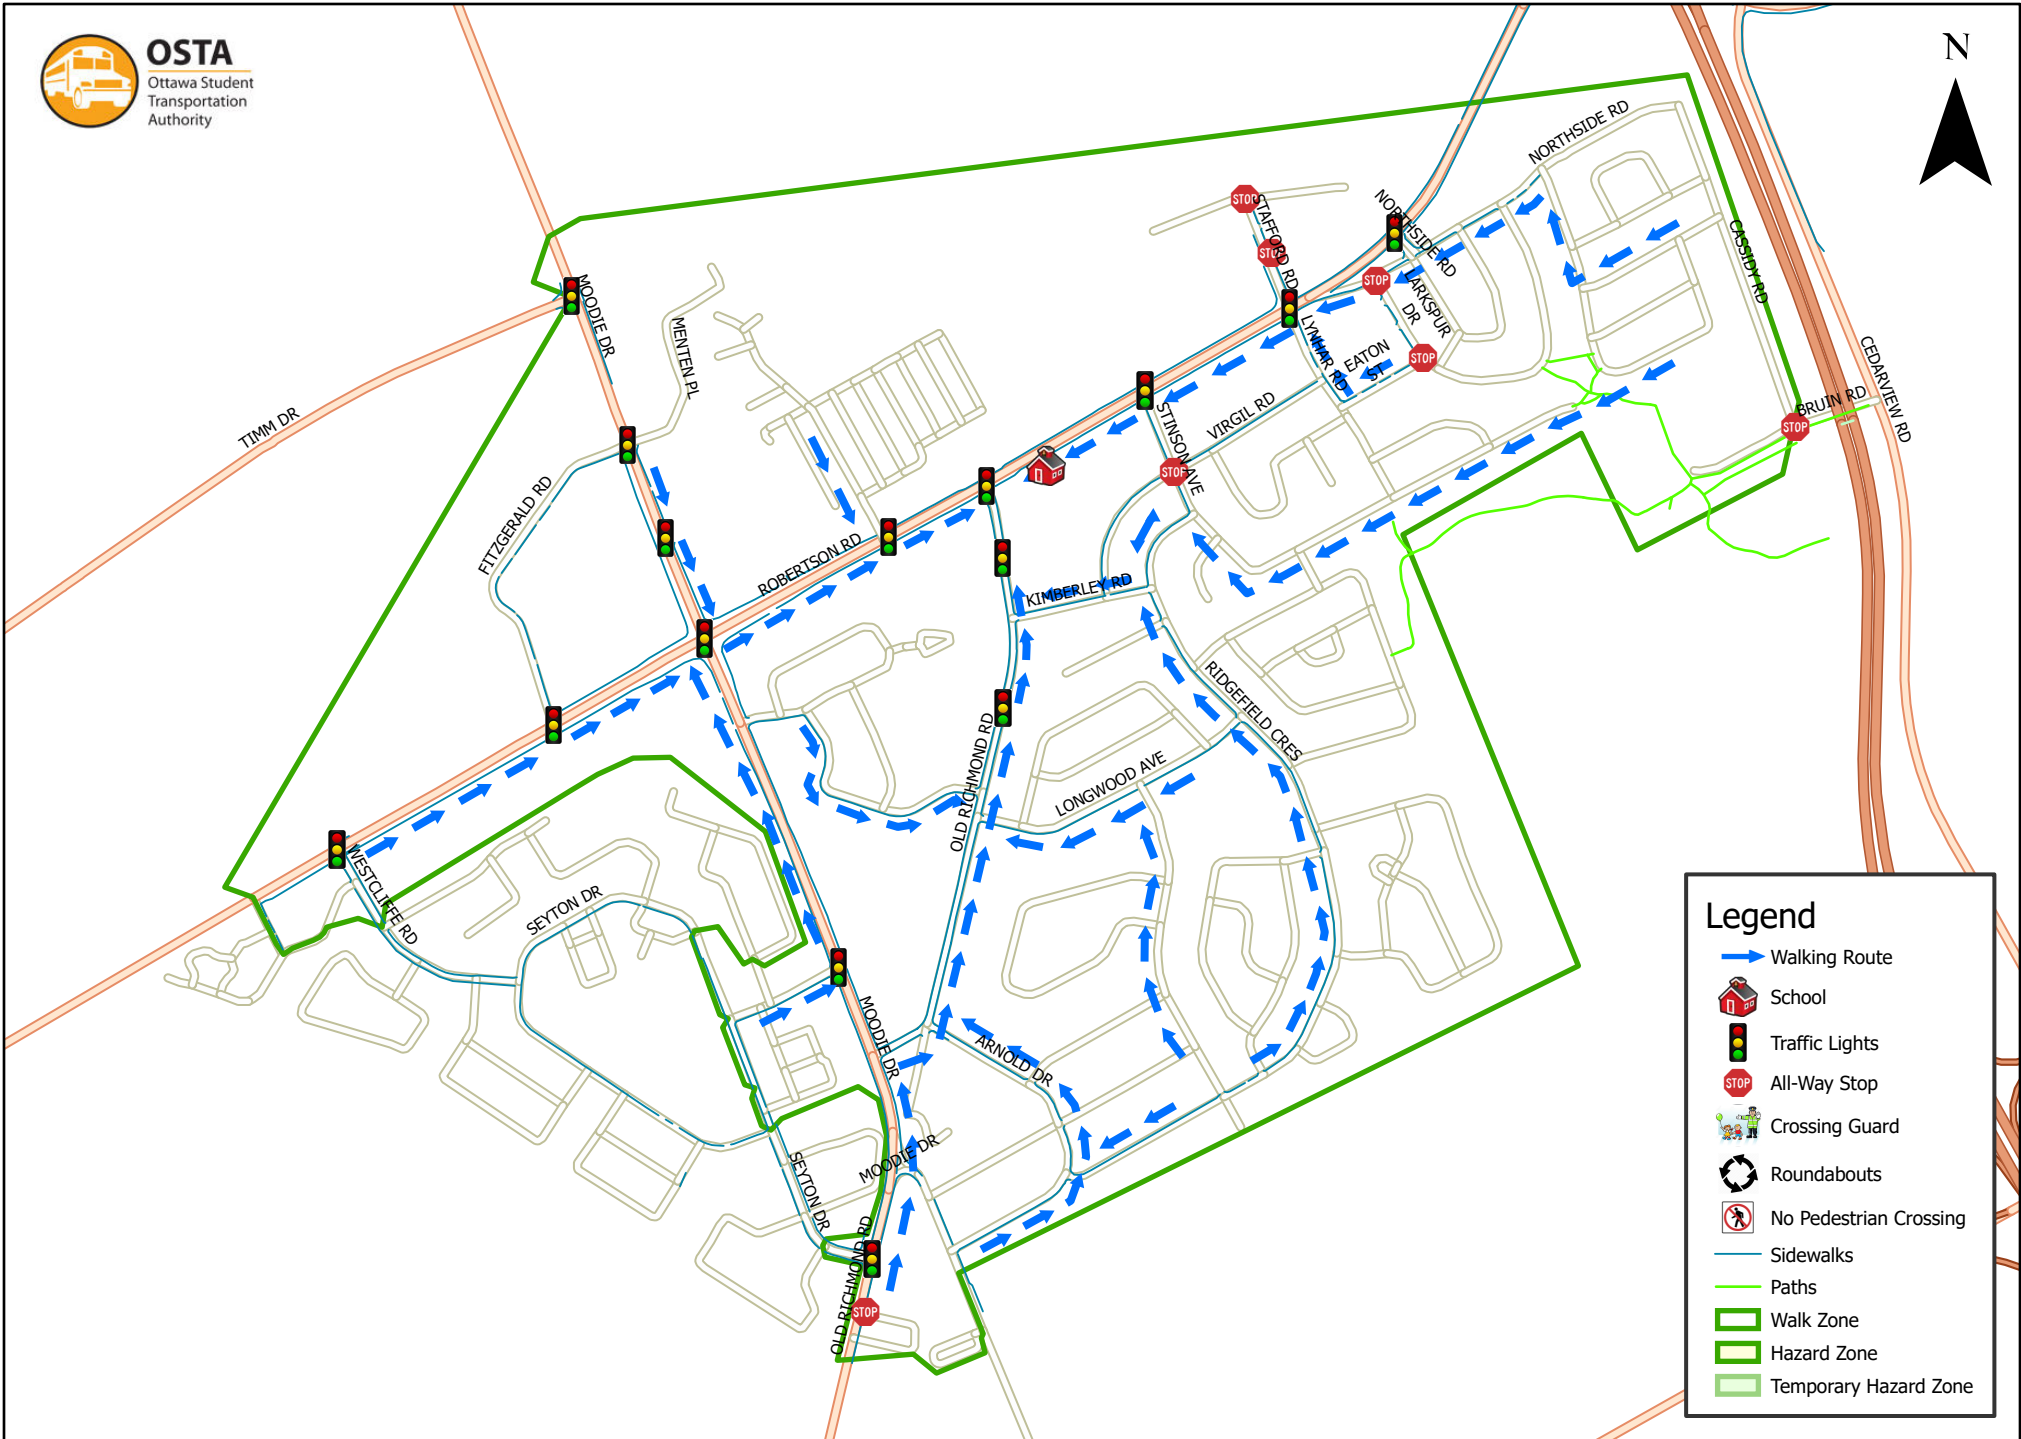

Bells Corners Public School 1.6 km Walk Zone Grades 4-6

This map is intended for information purposes only. Ottawa Student Transportation Authority assumes no responsibility for people using these routes.