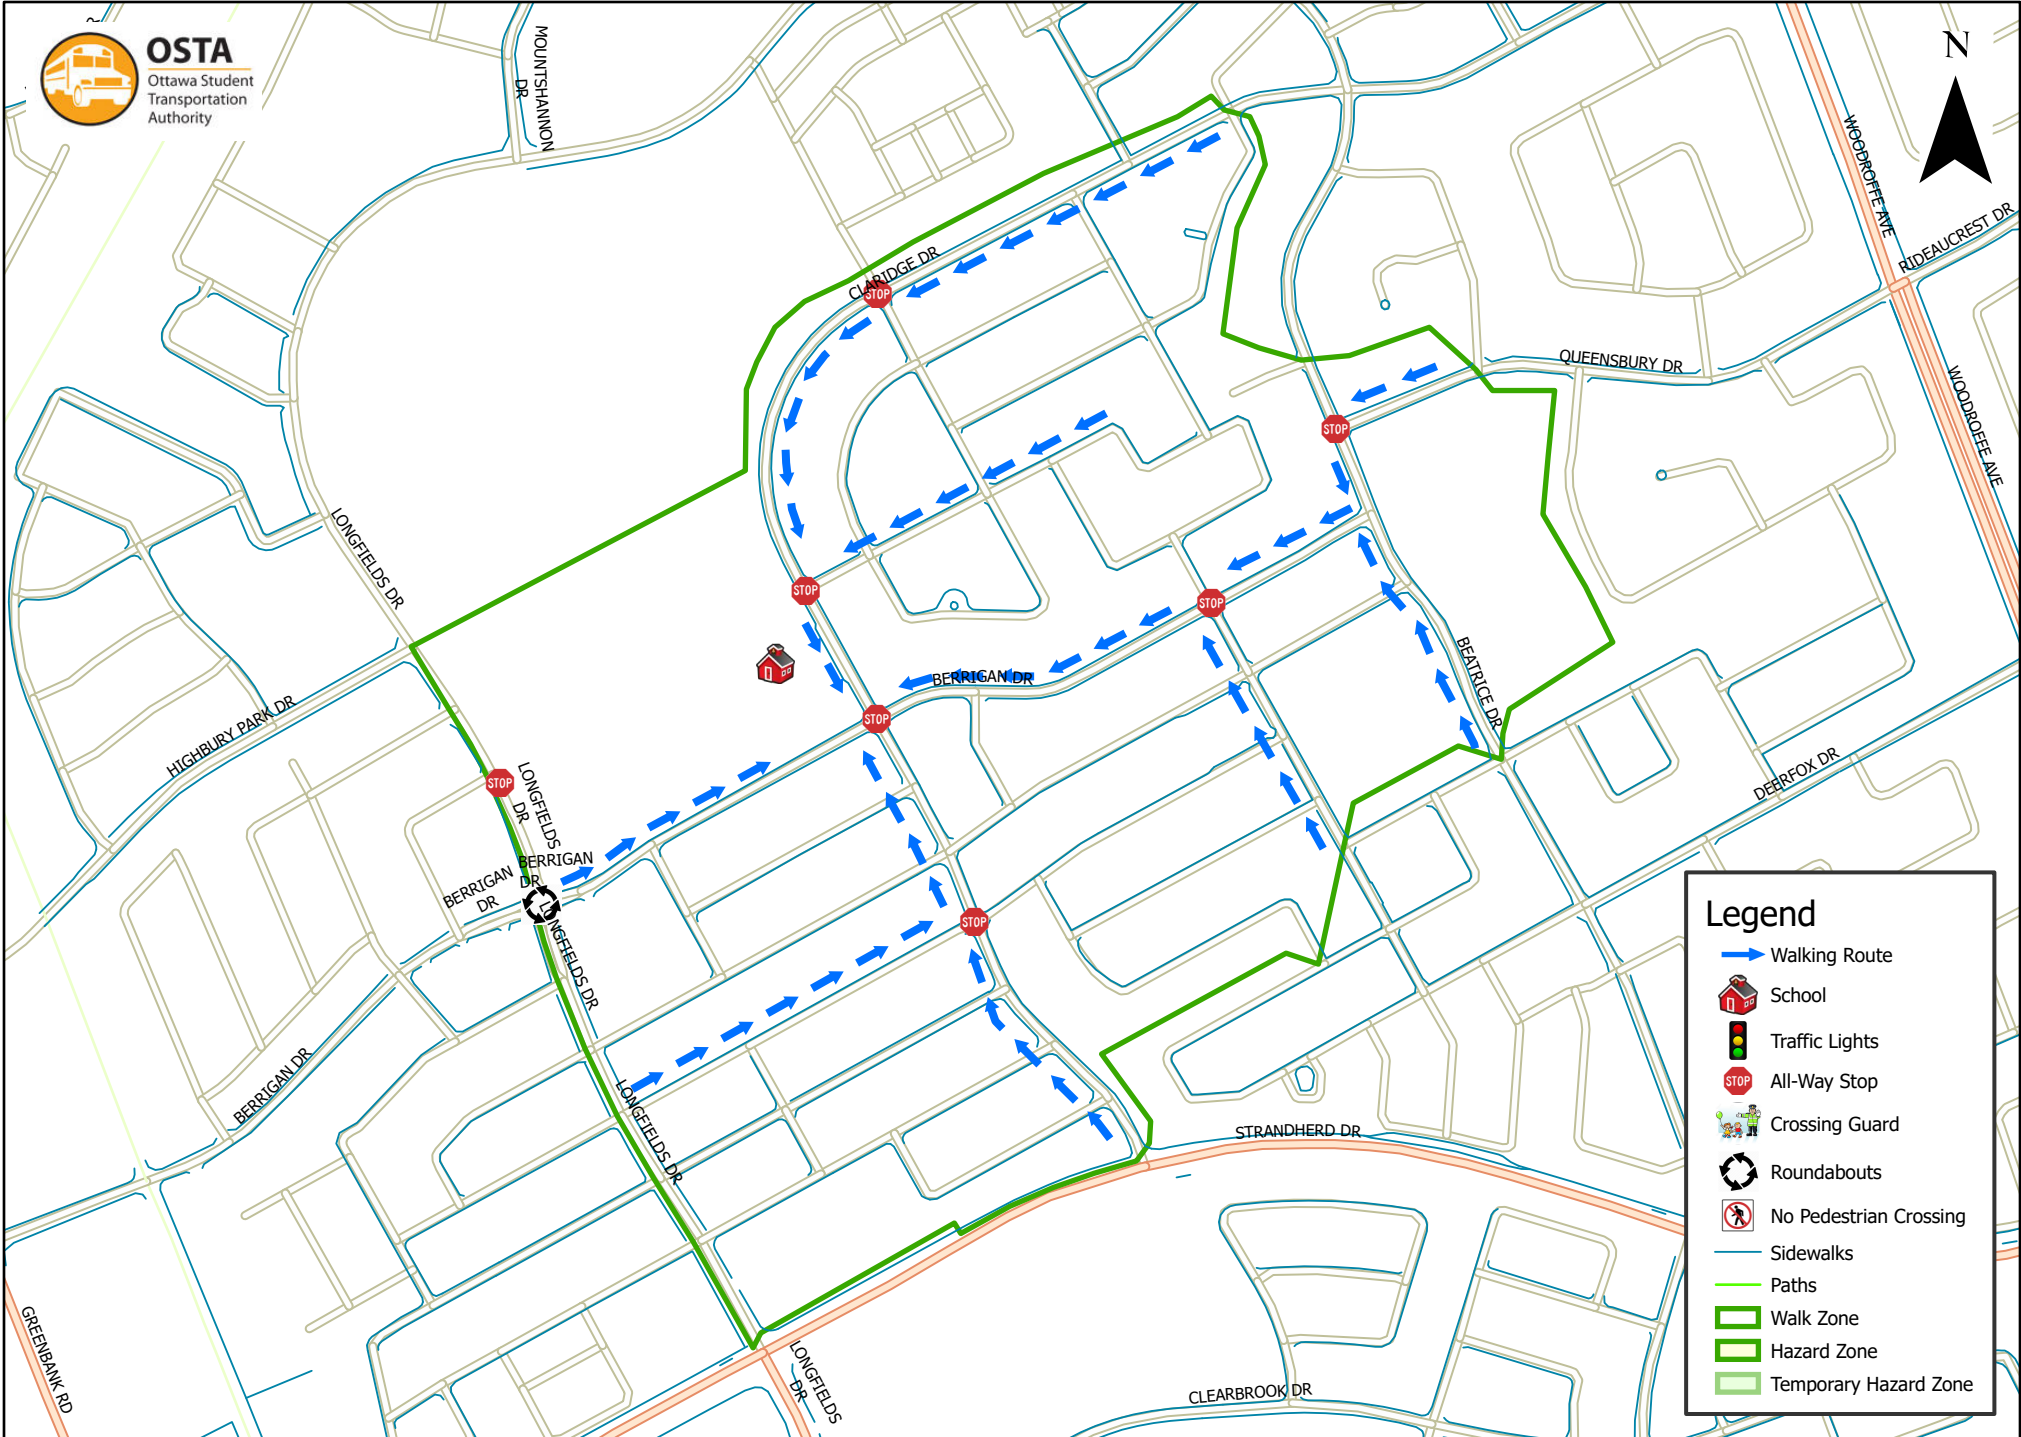

Berrigan Elementary School 800 m Walk Zone Kindergarten

Legend

- Walking Route
- School
- Traffic Lights
- All-Way Stop
- Crossing Guard
- Roundabouts
- No Pedestrian Crossing
- Sidewalks
- Paths
- Walk Zone
- Hazard Zone
- Temporary Hazard Zone

This map is intended for information purposes only. Ottawa Student Transportation Authority assumes no responsibility for people using these routes.