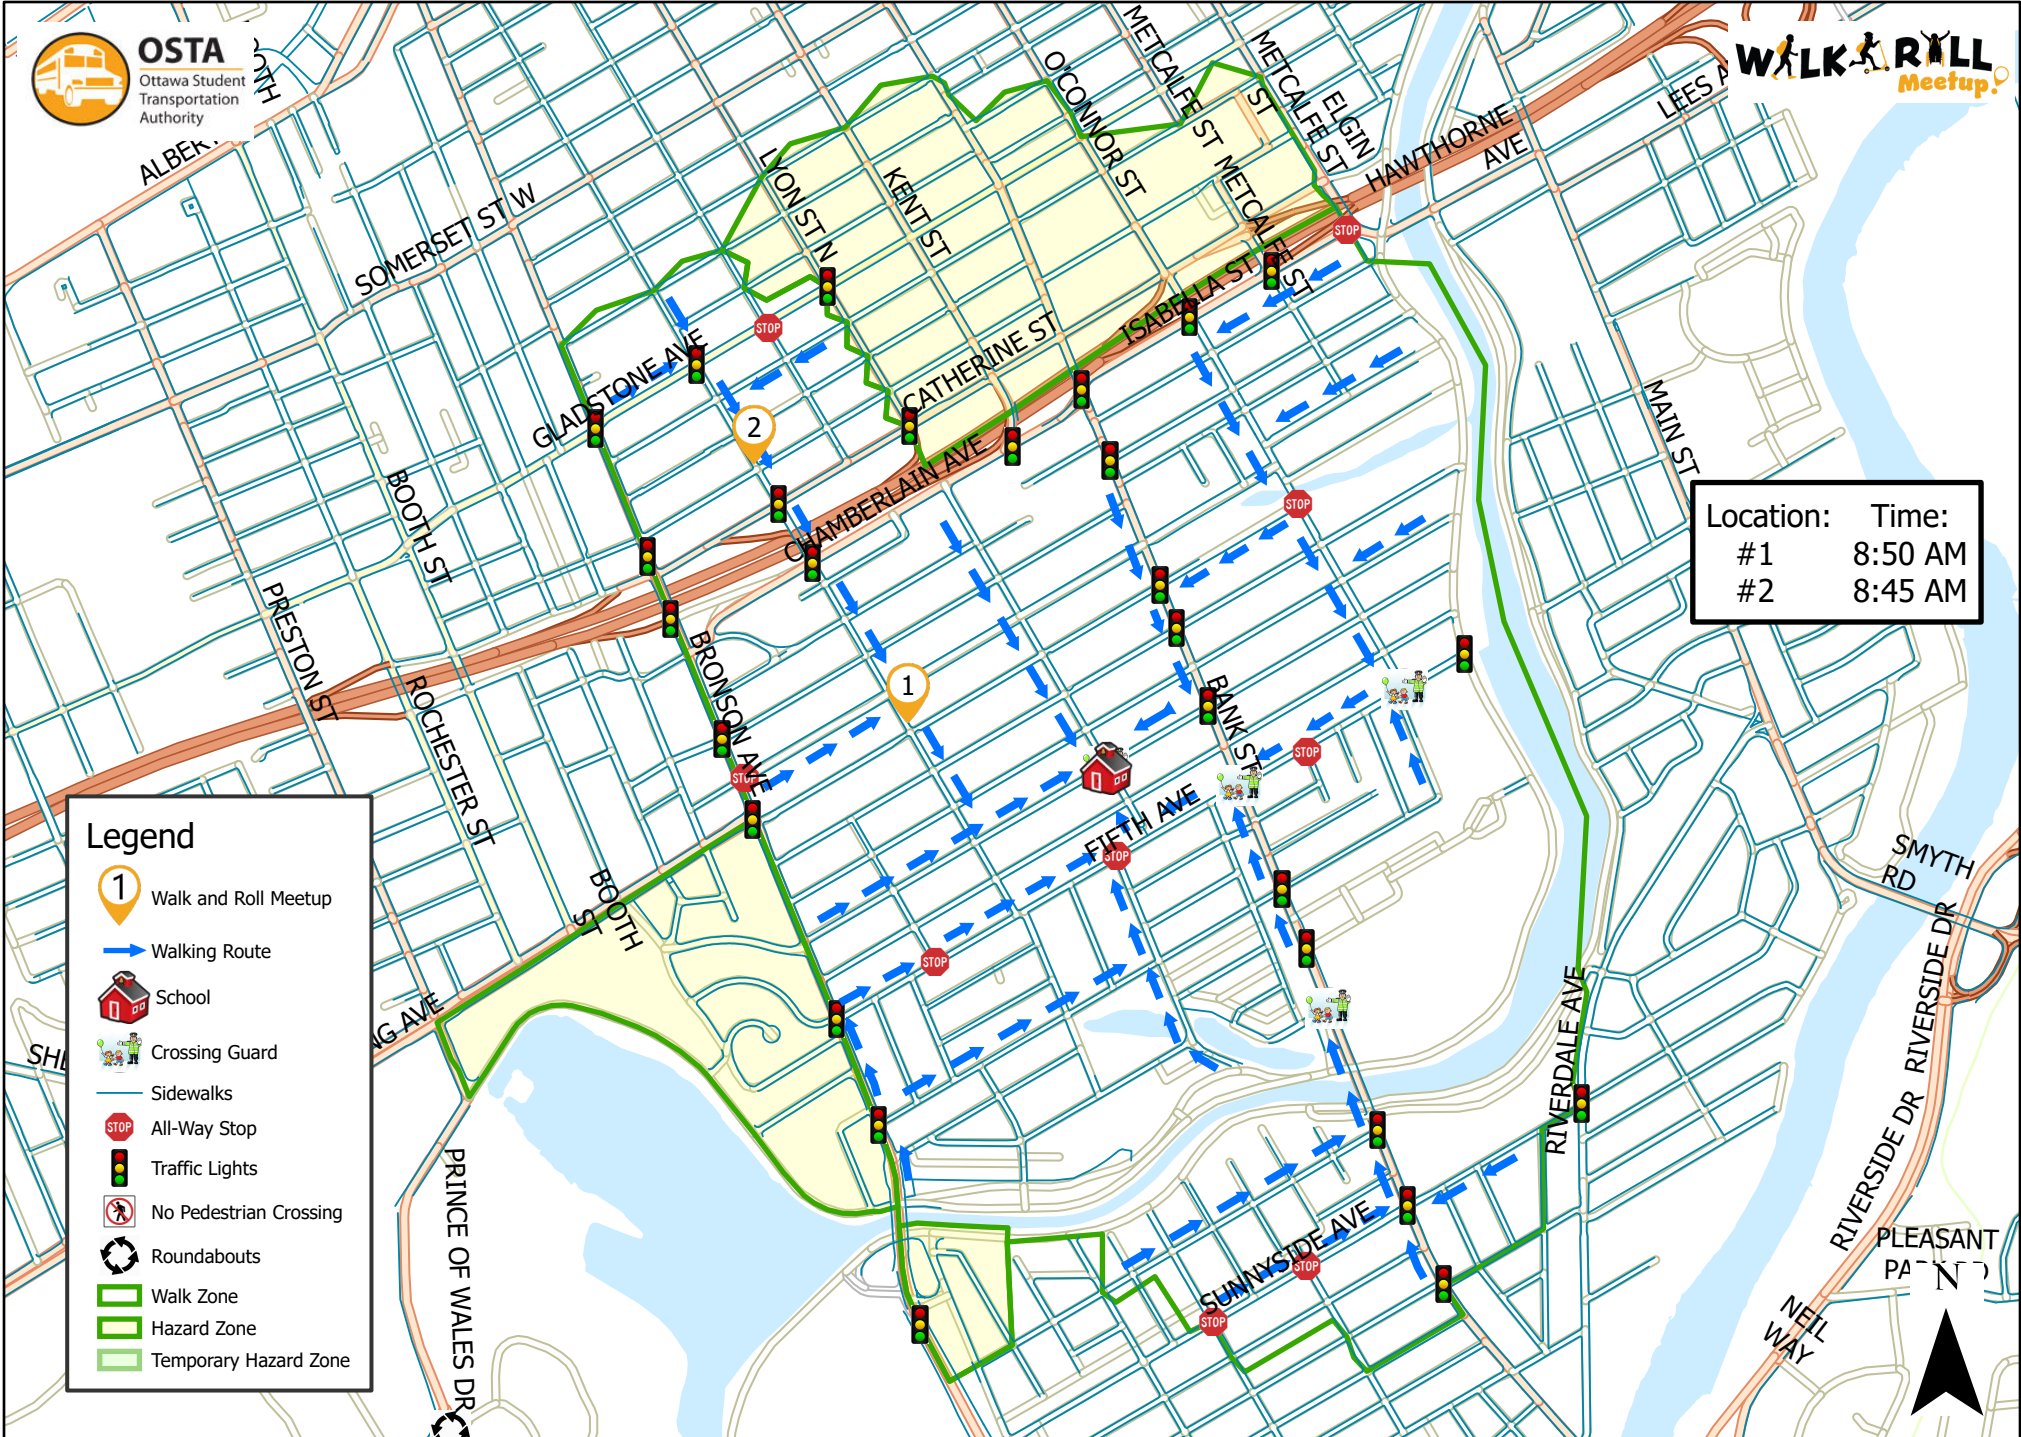

Corpus Christi School

Location:	Time:
#1	8:50 AM
#2	8:45 AM

Legend

- Walk and Roll Meetup
- Walking Route
- School
- Crossing Guard
- Sidewalks
- All-Way Stop
- Traffic Lights
- No Pedestrian Crossing
- Roundabouts
- Walk Zone
- Hazard Zone
- Temporary Hazard Zone

This map is intended for information purposes only. Ottawa Student Transportation Authority assumes no responsibility for people using these routes.