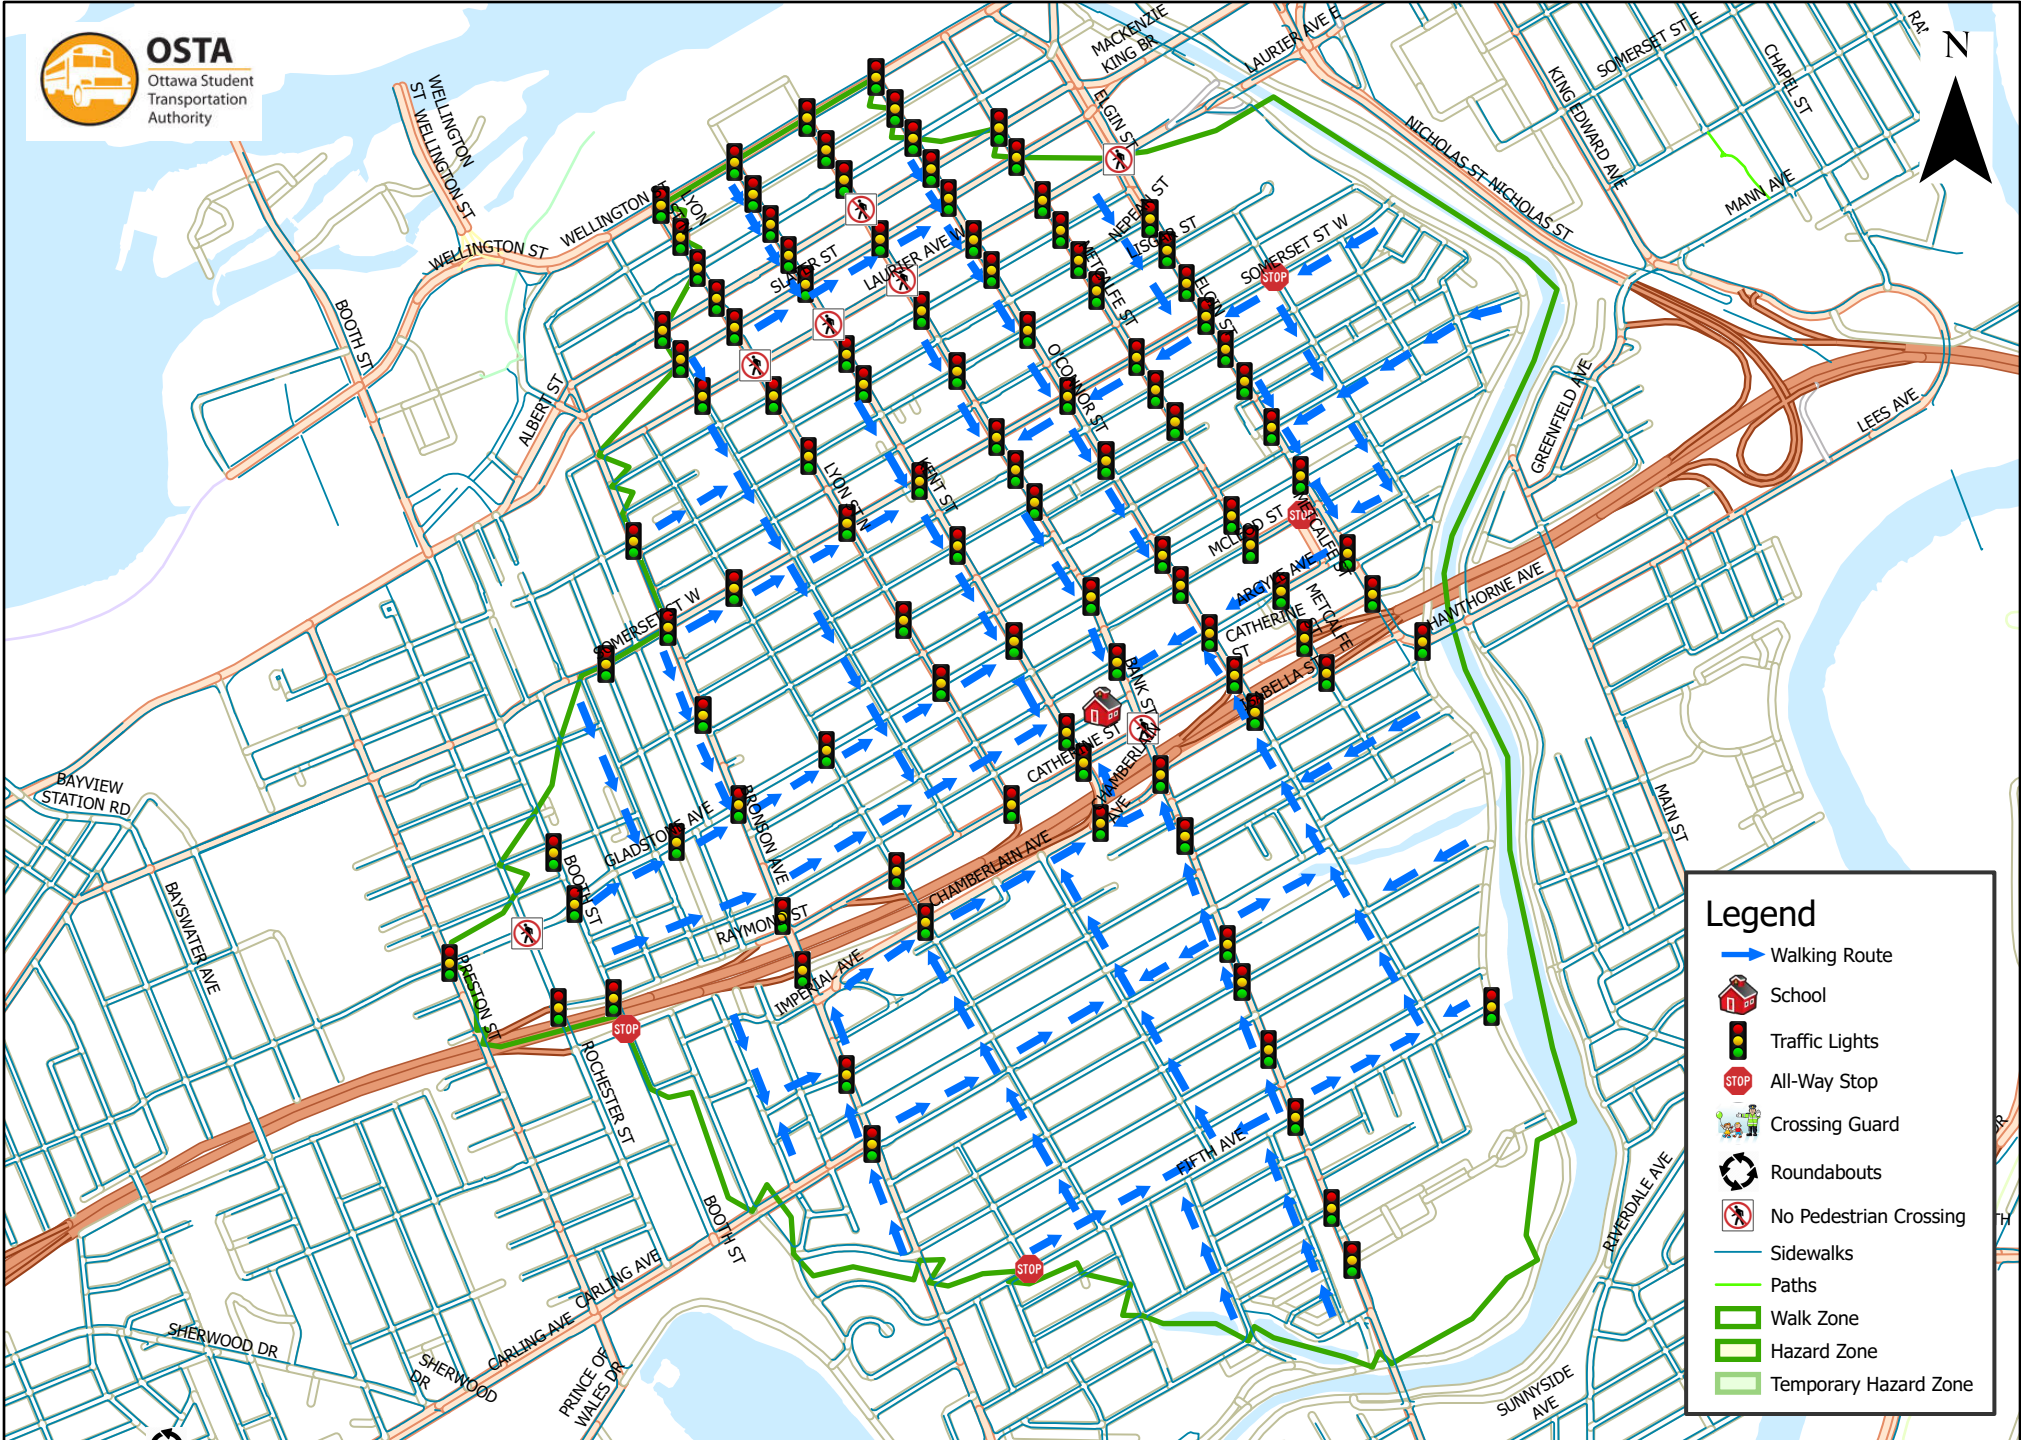

Glashan Public School 1.6 km Walk Zone Grades 7-8

This map is intended for information purposes only. Ottawa Student Transportation Authority assumes no responsibility for people using these routes.