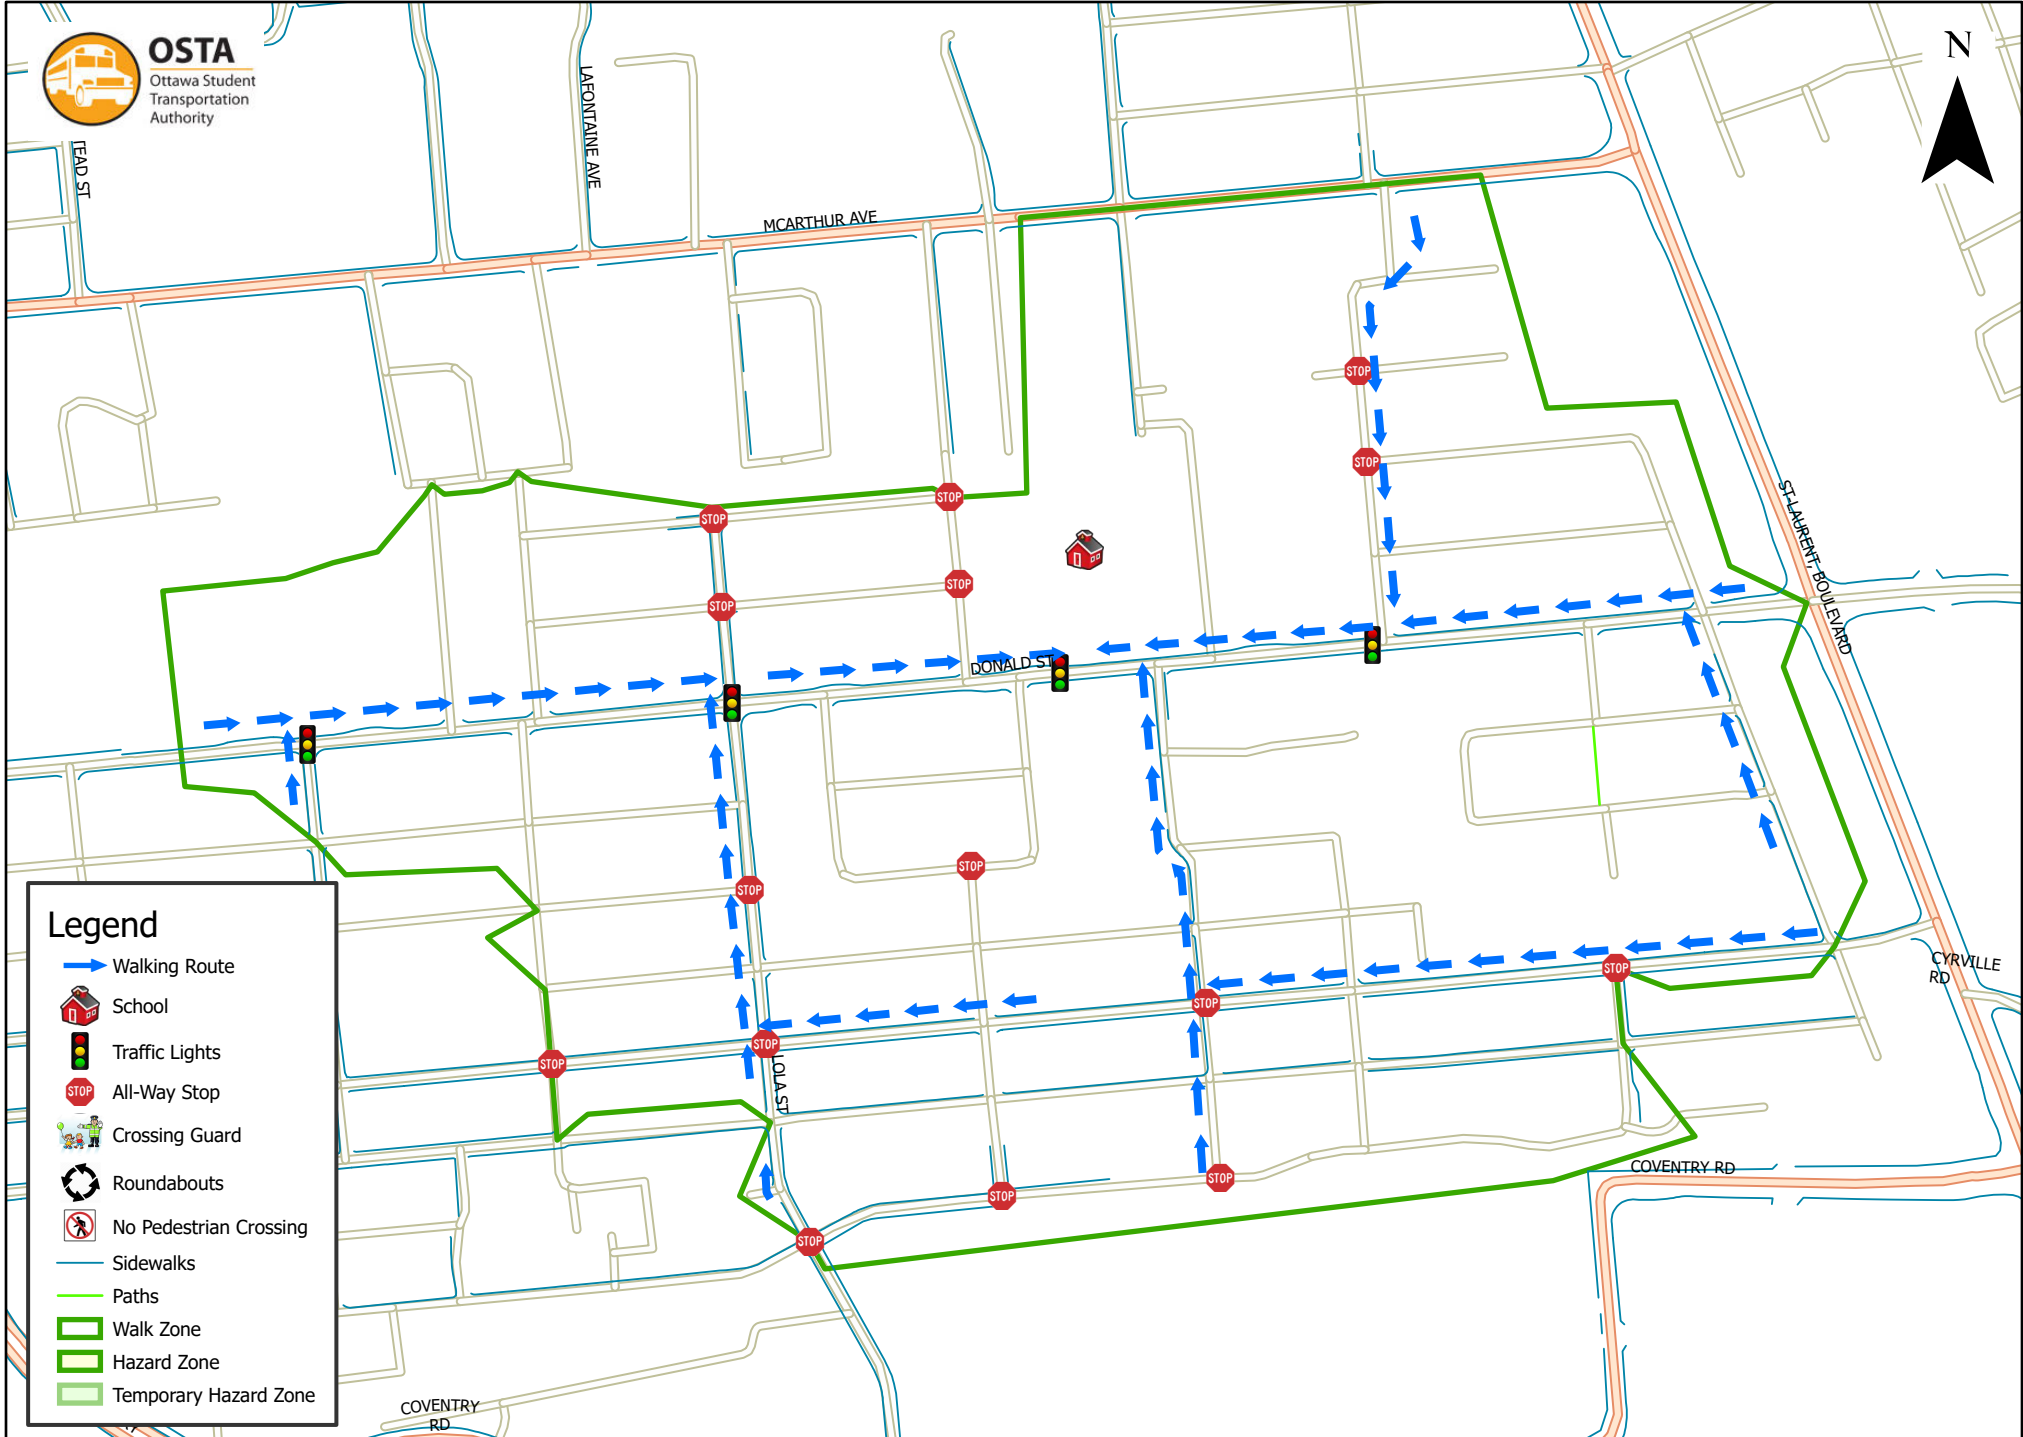

# St. Michael School 800 m Walk Zone Kindergarten

This map is intended for information purposes only. Ottawa Student Transportation Authority assumes no responsibility for people using these routes.