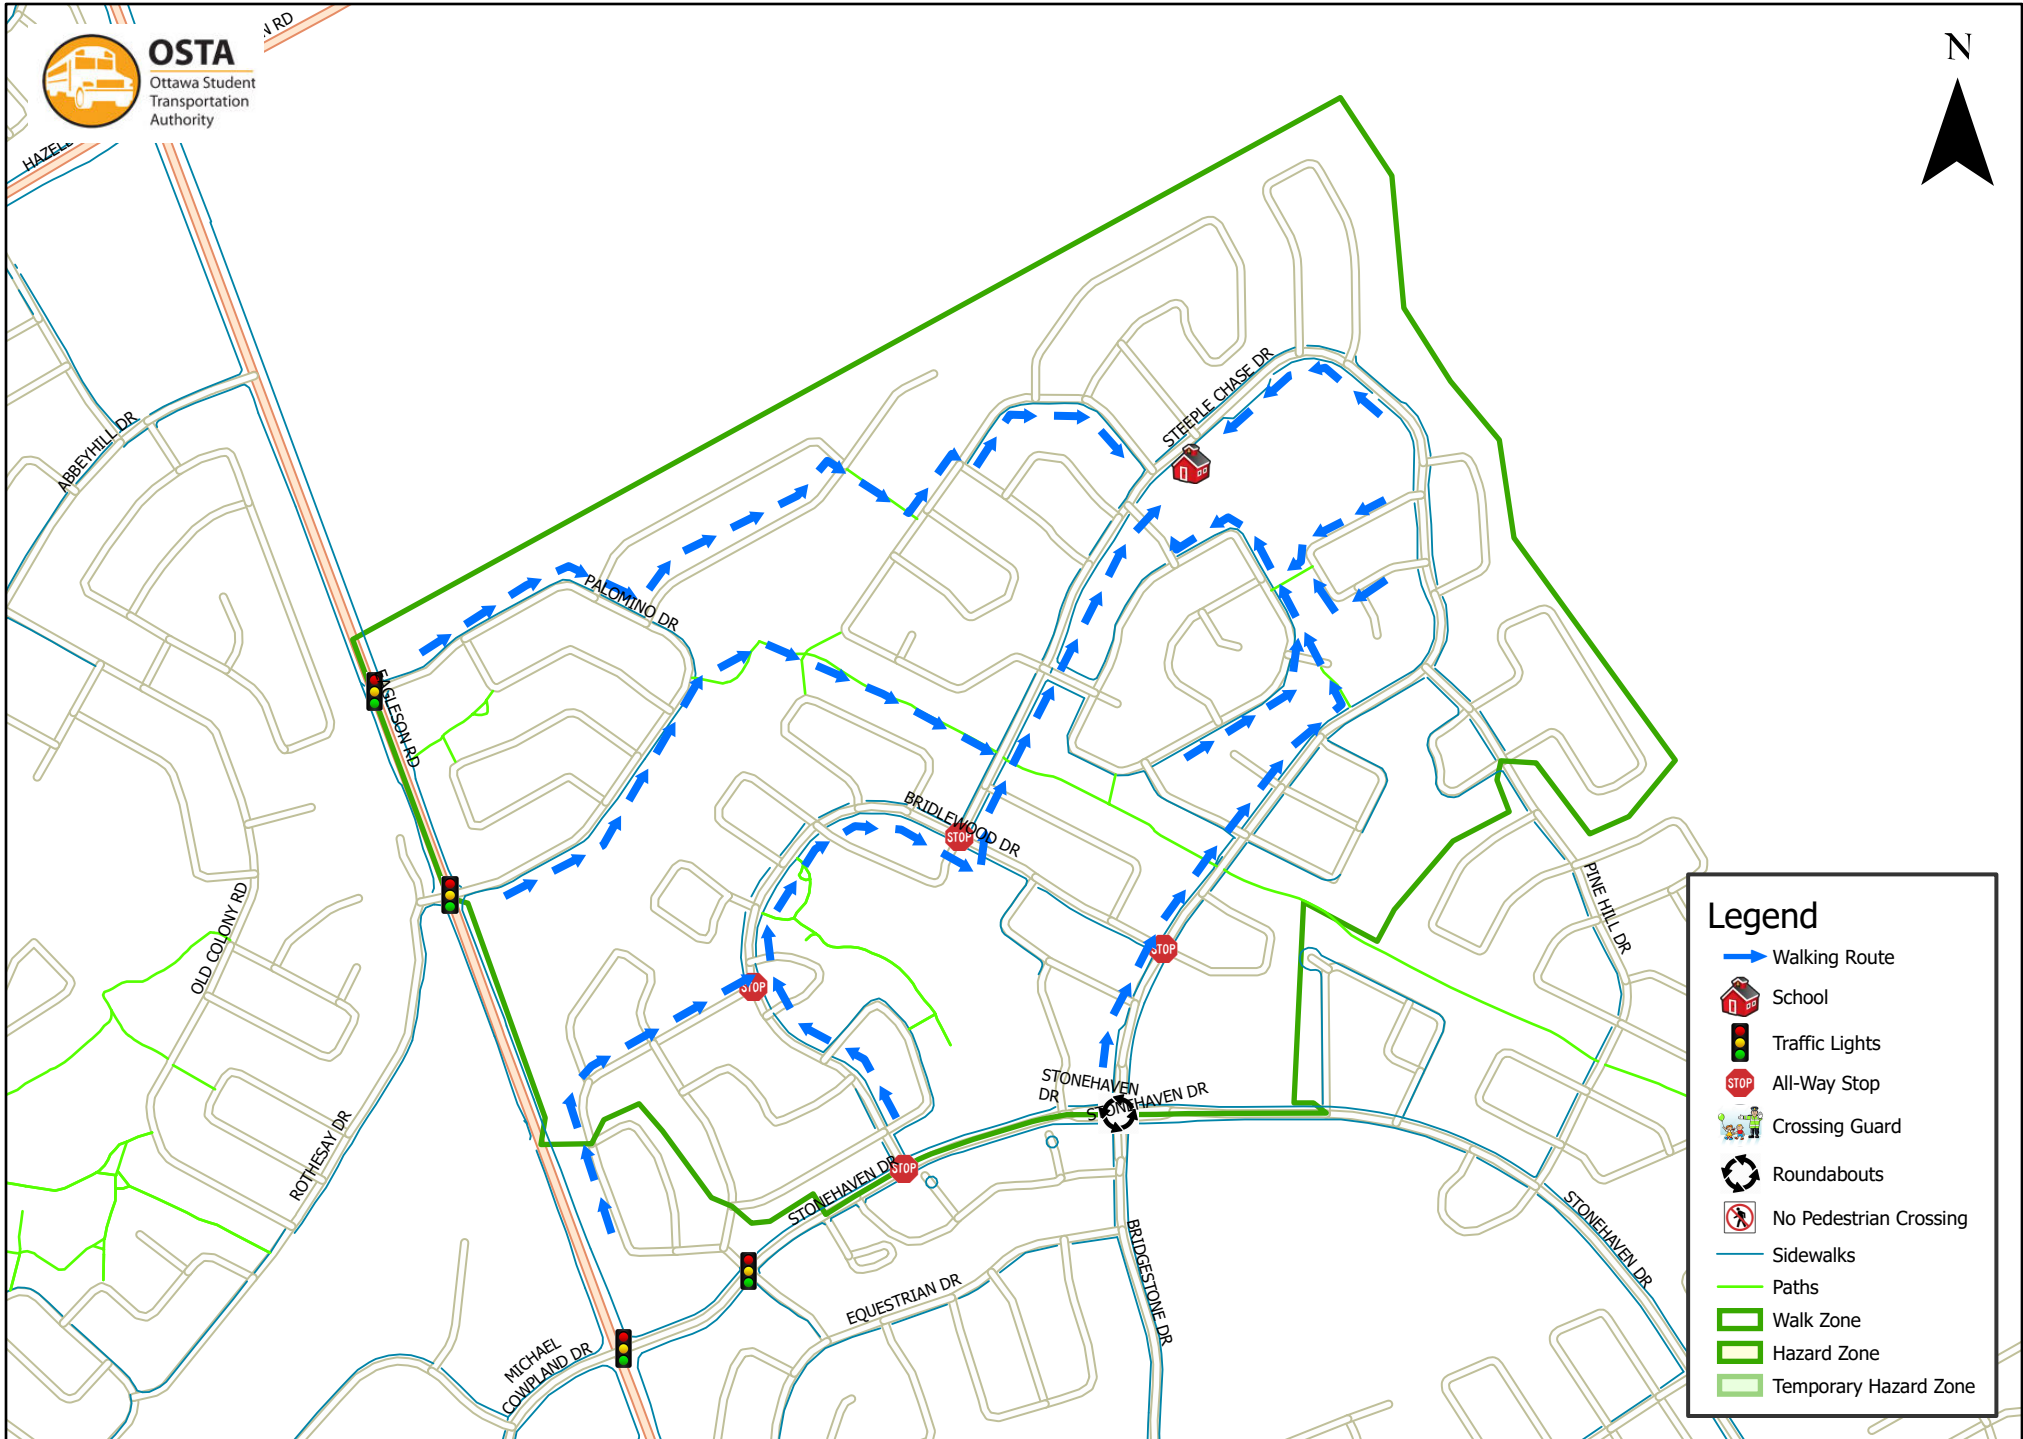

W.O. Mitchell Elementary School 1.6 km Walk Zone Grades 1-6

This map is intended for information purposes only. Ottawa Student Transportation Authority assumes no responsibility for people using these routes.