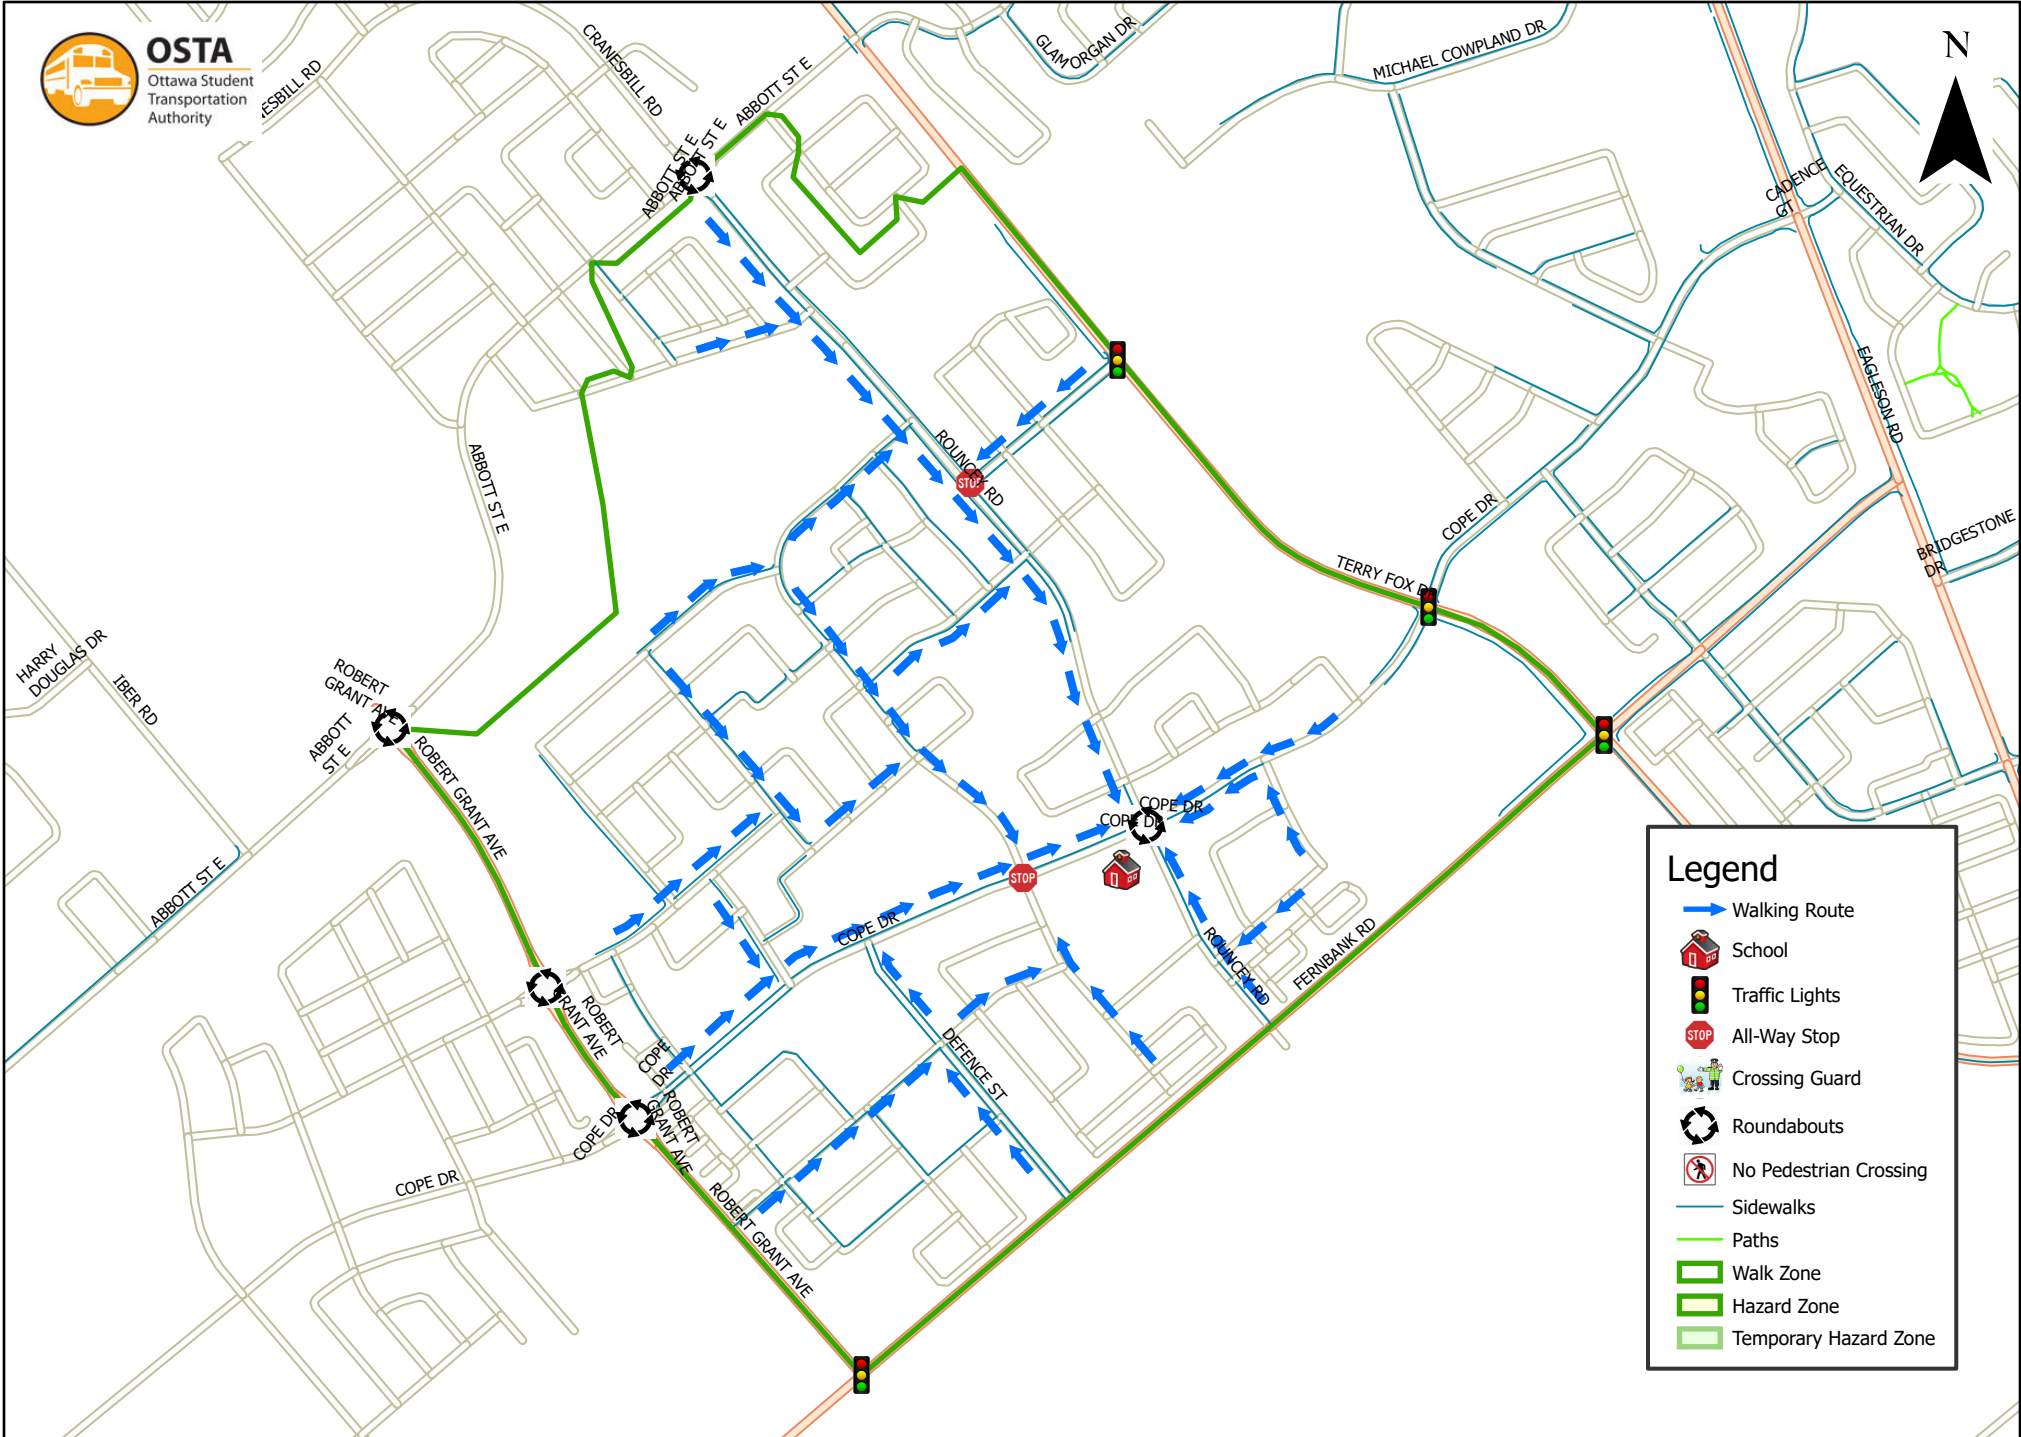

# Shingwàkons Public School 1.6 km Walk Zone Grades 1-6

**Legend**

- Walking Route
- School
- Traffic Lights
- All-Way Stop
- Crossing Guard
- Roundabouts
- No Pedestrian Crossing
- Sidewalks
- Paths
- Walk Zone
- Hazard Zone
- Temporary Hazard Zone

This map is intended for information purposes only. Ottawa Student Transportation Authority assumes no responsibility for people using these routes.