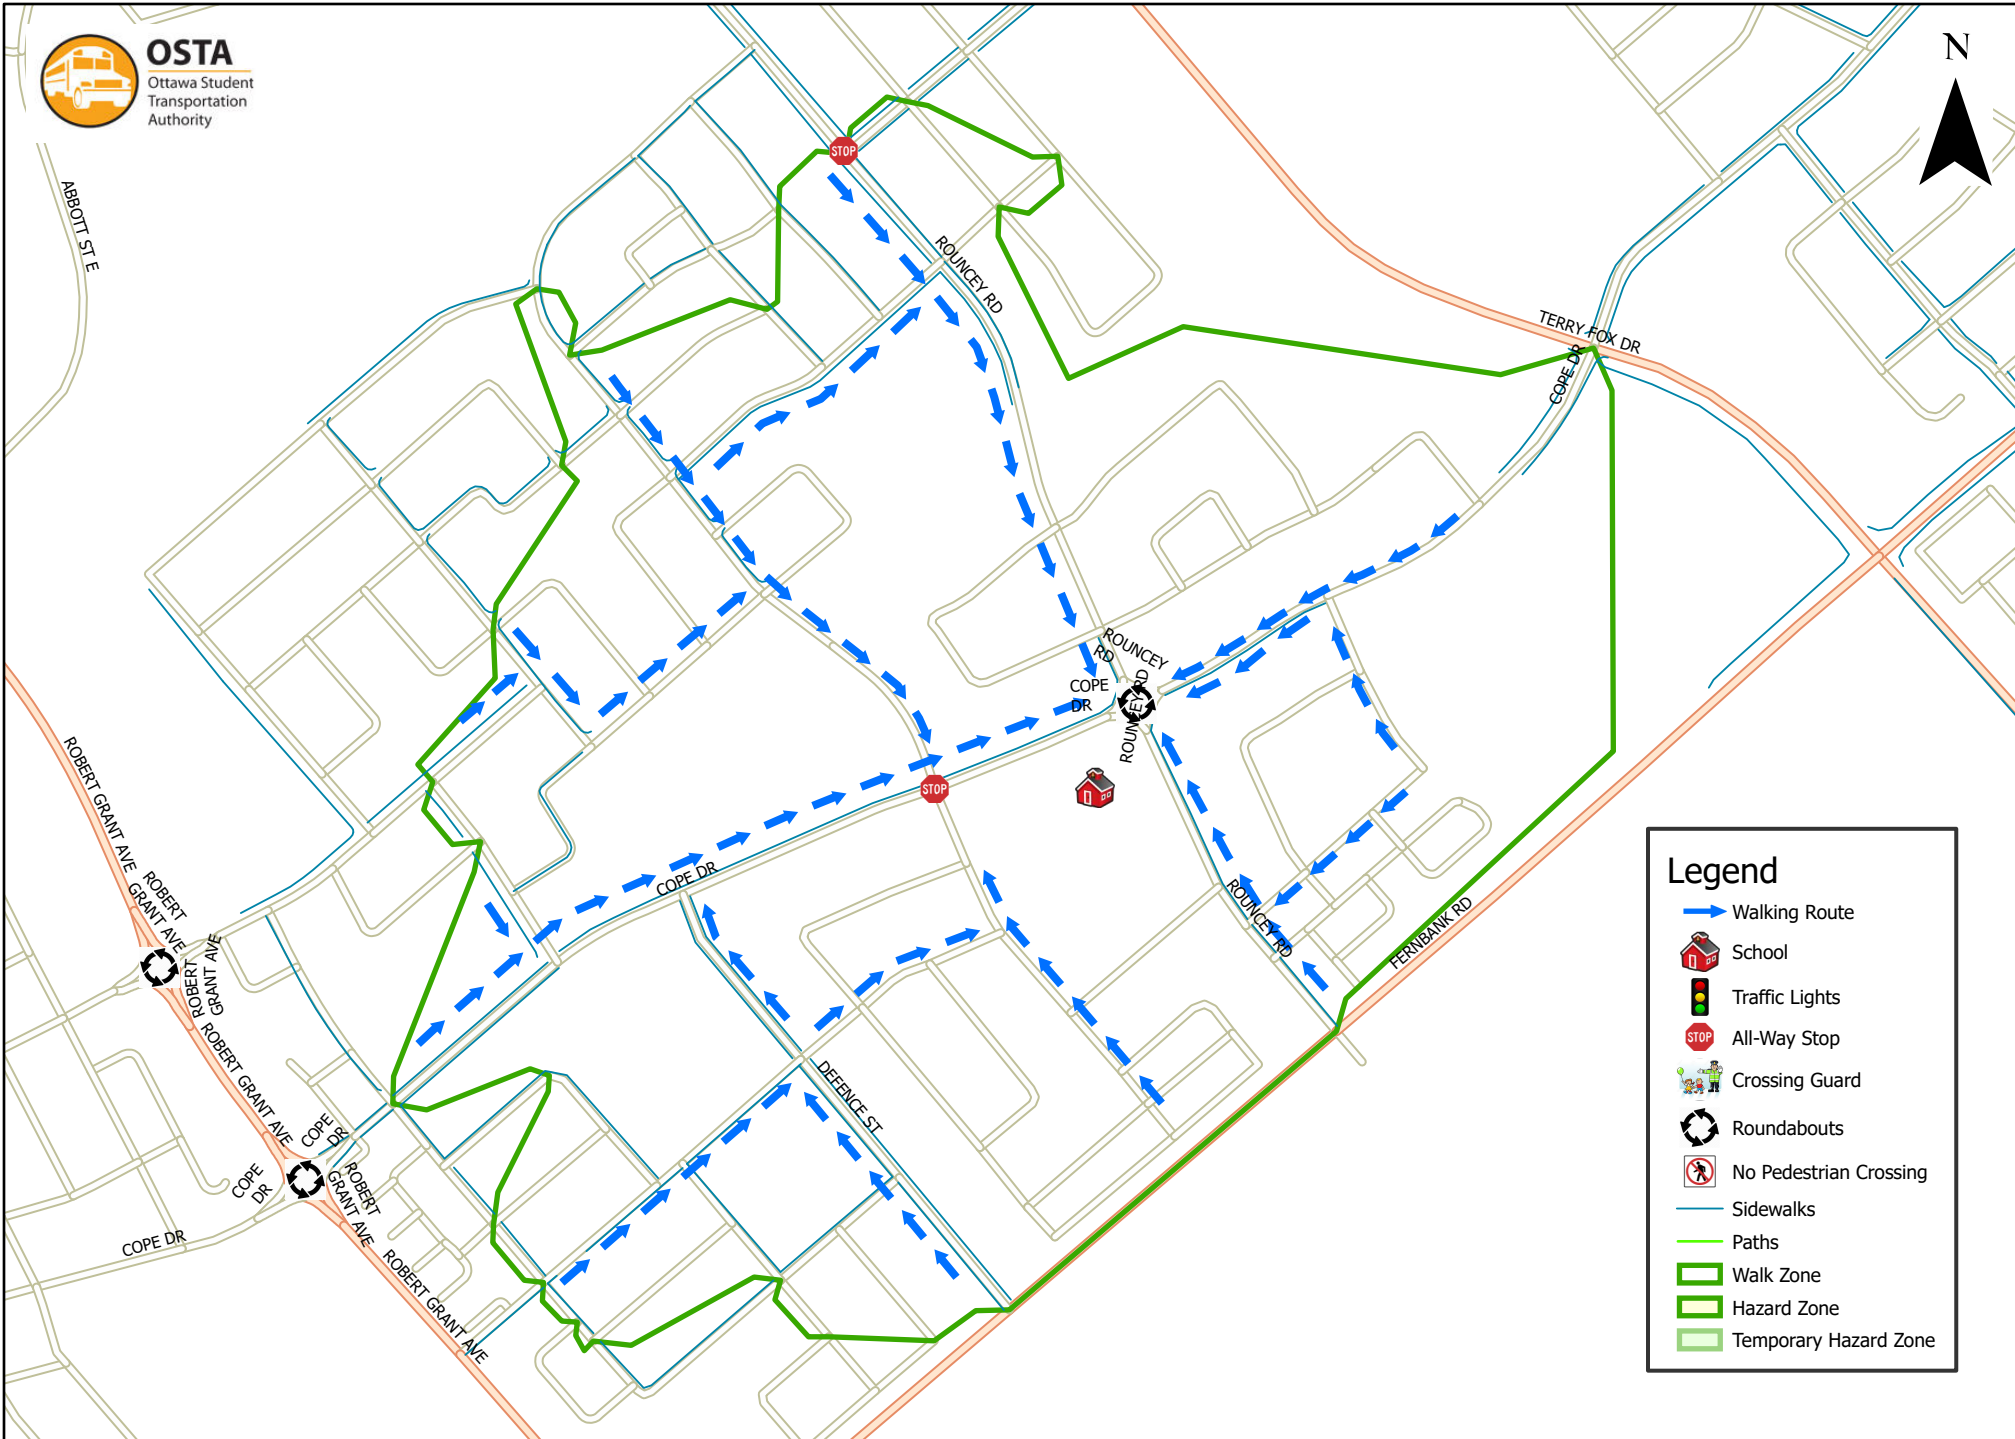

Shingwàkons Public School 800 m Walk Zone Kindergarten

Legend

- Walking Route
- School
- Traffic Lights
- All-Way Stop
- Crossing Guard
- Roundabouts
- No Pedestrian Crossing
- Sidewalks
- Paths
- Walk Zone
- Hazard Zone
- Temporary Hazard Zone

This map is intended for information purposes only. Ottawa Student Transportation Authority assumes no responsibility for people using these routes.